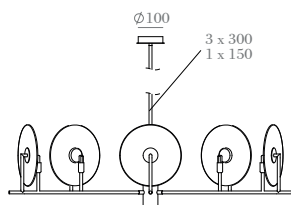

# Erto

Designed by AC Studio 2020

C1287/5

Ø1200

min. 1100 - max. 1300