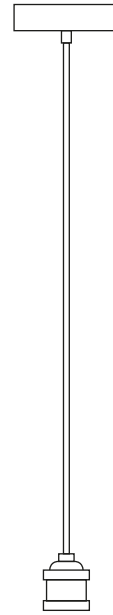

ANYA

C1010+1144/1143

aromas

5

*Bombilla no incluida/
Bulb not included