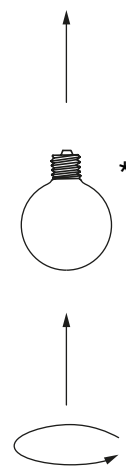

ANYA

C1010+1144/1143

aromas

5

*Bombilla no incluida/
Bulb not included