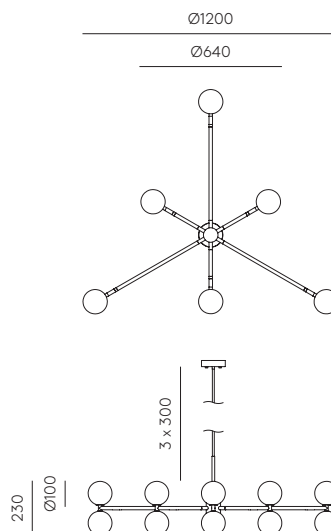

DALT

C1280/6

Pepe Fornas
Design 2019

EN			
MATERIALS	Steel / Marble / Glass		
FINISHES	Body Matt Black Aged Gold	Marble Black Green White Brown	Glass shade Opal
SPECIFICATIONS (UE)	Bulbs G9 Led (included) 6 x 5W - 2700K 220-240 V, 50/60 Hz, 2700lm		
ENERGY LABEL	E		

ES			
MATERIALES	Acero / Mármol / Vidrio		
ACABADOS	Metal Negro Mate Oro Envejecido	Mármol Negro Verde Blanco Marrón	Tulipa Opal
ESPECIFICACIONES (UE)	Bombillas G9 Led (Incluidas) 6 x 5W - 2700K 220-240 V, 50/60 Hz, 2700lm		
CLASIFICACIÓN ENERGÉTICA	E		

ICONS

The height is configured during the installation of the pendant, threading the different tubes (1 x 15cm + 3 x 30cm)