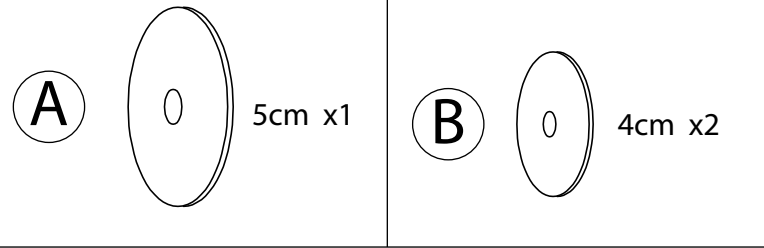

ERTO

A1257

aromas

POWER: 220-240V AC 50/60Hz 1 X G9 Max5W LED DIM

 Check connections and polarity

220-240V  12-24V