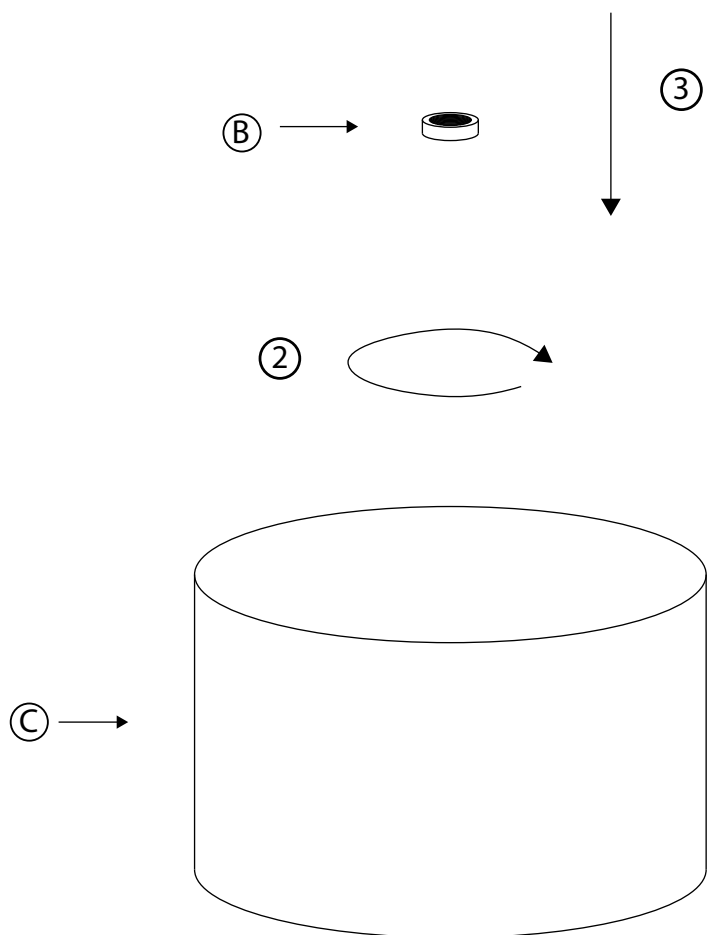

HOME

NAC118

aromas

Power: 220-240 V 50/60 Hz 60 W

Ⓒ X 1*

Ⓑ X 1

Ⓐ X 1

***PANTALLA NO INCLUIDA**
SHADE NOT INCLUDED

① Sobre la base colocar la pantalla/
Place the shade on the base

② Roscar la pantalla para así bloquearla/
Screw down the shade to lock it

③ Colocar la bombilla /
Install the bulb