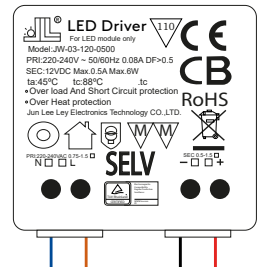

REF.: A1274

Dimmable Switch

With a quick touch, the lamp will be turned on, and then a quick touch again to turn it off. Keep on the touch dimmable switch, the lamp will be automatic dimmable from 10% to 100% or from 100% to 10%.

WARNING

La manera correcta de conectar los cables.

The correct way to connect the cables.

BROWN CABLE

BLUE CABLE

Solo par uso en interiores / Indoor use only

Fuente de luz NO reemplazable / Light source NON-replaceable