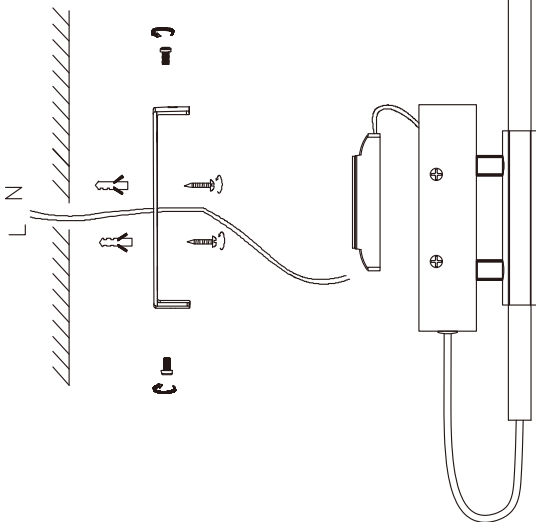

REF.: A1274

Dimmable Switch

With a quick touch, the lamp will be turned on, and then a quick touch again to turn it off. Keep on the touch dimmable switch, the lamp will be automatic dimmable from 10% to 100% or from 100% to 10%.

WARNING

La manera correcta de conectar los cables.

The correct way to connect the cables.

BROWN CABLE

BLUE CABLE

Solo par uso en interiores / Indoor use only

Fuente de luz NO reemplazable / Light source NON-replaceable