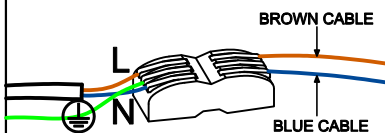

WARNING

La manera correcta de conectar los cables.

The correct way to connect the cables.

BROWN CABLE

BLUE CABLE

Solo par uso en interiores / Indoor use only

Fuente de luz NO reemplazable / Light source NON-replaceable

aromas