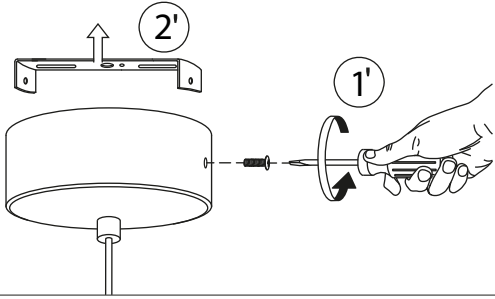

PTAN

C1154

aromas

1

2

3

4

5

*Bombilla no incluida/
Bulb not included