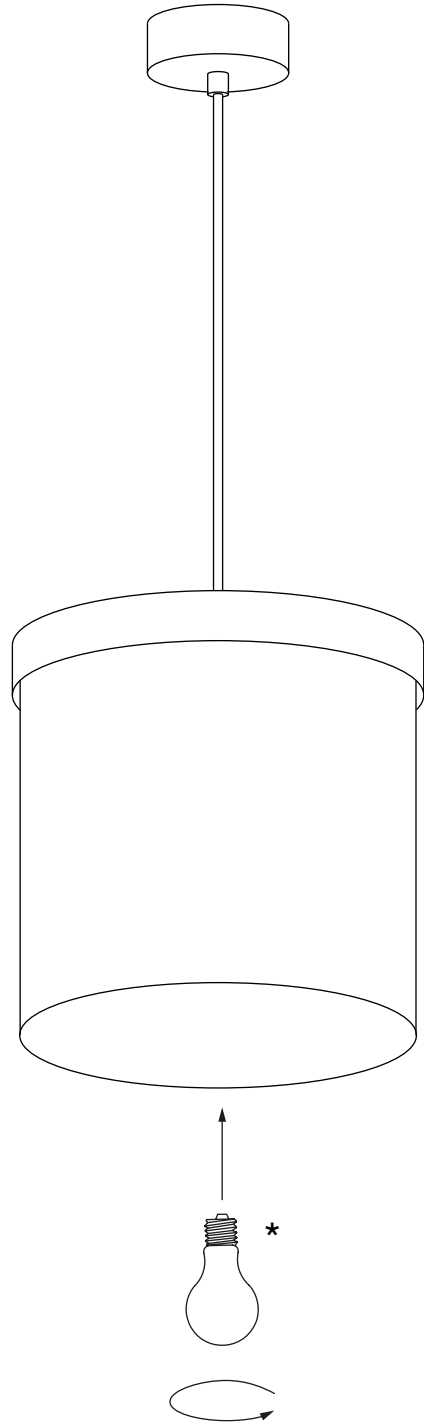

# PTAN

C1154

# aromas

Power: 220-240 V 50/60 Hz 60 W

Medidas en mm  
Measures in mm

Ⓑ X 1

Ⓒ X 2

Ⓐ X 1

# aromas

1

2

3

4

5

\*Bombilla no incluida/  
Bulb not included