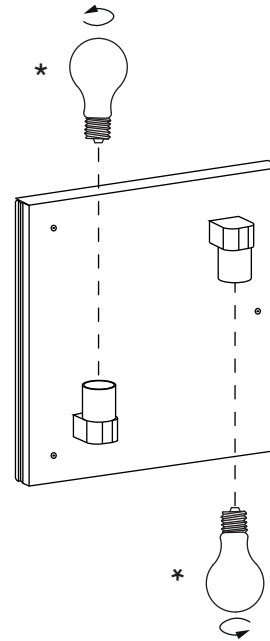

TAMB

T1019

aromas

Power: 220-240 V 50/60 Hz 60W

Medidas en mm
Measures in mm

Ⓑ X1

Ⓐ X1

TAMB

T1019

aromas

1

2

3

* Bombilla no incluida
Bulb not included

4