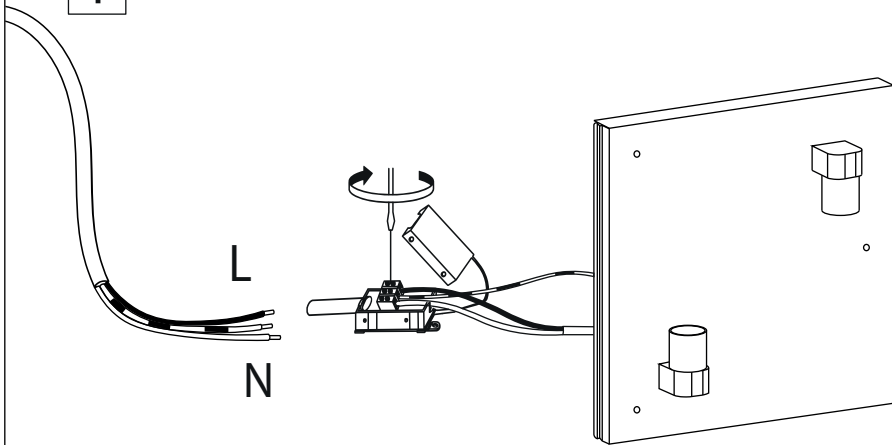

TAMB

T1019

aromas

Power: 220-240 V 50/60 Hz 60W

Medidas en mm
Measures in mm

Ⓑ X1

Ⓐ X1

TAMB

T1019

aromas

1

2

3

* Bombilla no incluida
Bulb not included

4