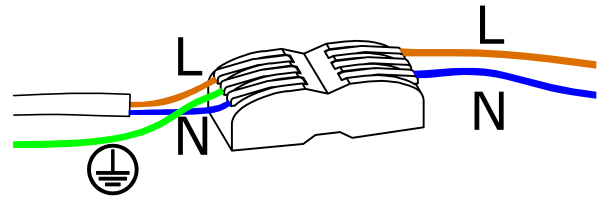

ELLA

C1158

aromas

Power: 24 V 50/60 Hz 9 W LED 2700K

Check connections
and polarity

Medidas en mm
Measures in mm

ELLA

C1158