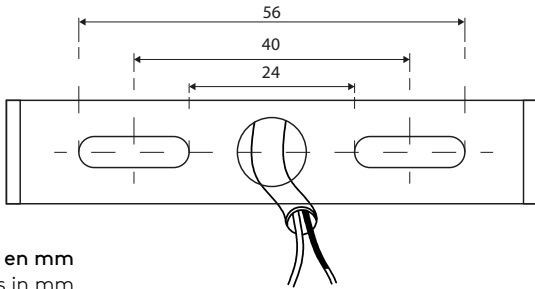

ELLA

C1158

aromas

Power: 24 V 50/60 Hz 9 W LED 2700K

Check connections
and polarity

Medidas en mm
Measures in mm

ELLA

C1158