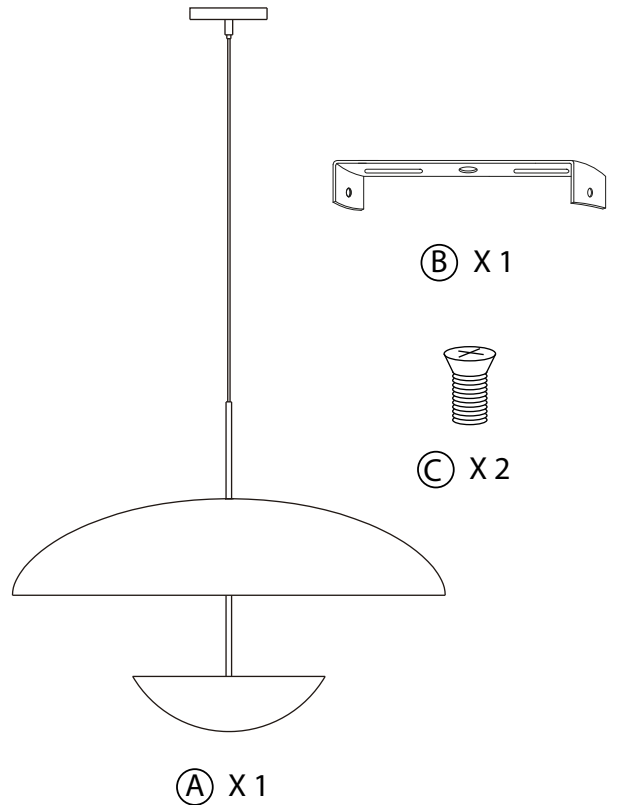

ELLA

C1158

aromas

Power: 24 V 50/60 Hz 9 W LED 2700K

Check connections
and polarity

Medidas en mm
Measures in mm

ELLA

C1158