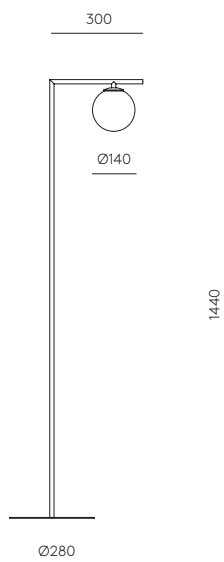

ENDO

P1156

Pepe Fornas
Design 2013

EN		
MATERIALS	Steel / Blown Glass	
FINISHES	Metal Matt Brass Chrome	Glass shade (included) Opal
SPECIFICATIONS (UE)	Bulb G9 Led - 5W (included) 450lm 2700K 220-240 V, 50/60 Hz	
ENERGY LABEL	E	

ES		
MATERIALES	Acero / Vidrio Soplado	
ACABADOS	Metal Oro Mate Cromo	Cristal (Incluido) Opal
ESPECIFICACIONES (UE)	Bombilla G9 Led - 5W (Incluida) 450lm 2700K 220-240 V, 50/60 Hz	
ETIQUETA ENERGÉTICA	E	

ICONS  IP20     

*Bombillas incluidas B005/5W.
Bulbs included B048 B005/5W.