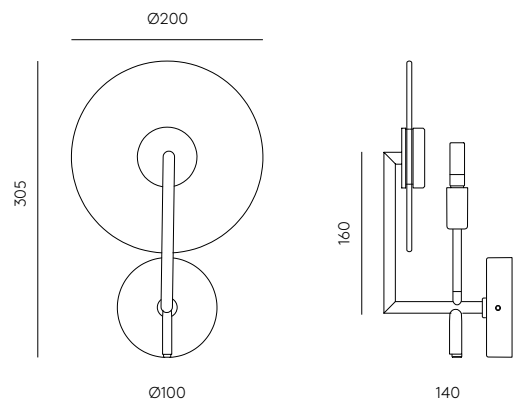

ERTO

A1257

AC Studio
Design 2020

EN	
MATERIALS	Steel
FINISHES	Metal Matt Black Details Matt Brass
SPECIFICATIONS (UE)	G9 LED 5W 450lm 2700K (Included) 220-240 V, 50/60 Hz
IMAGE ACCESSORY	1097/20 - Ceramic Disc
ES	
MATERIALES	Acero
ACABADOS	Metal Negro Mate Detalles Oro Mate
ESPECIFICACIONES (UE)	G9 LED 5W 450lm 2700K (Incluida) 220-240 V, 50/60 Hz
ACCESORIO IMAGEN	1097/20 - Disco Cerámica

ICONS

"1096/25 - Alabaster disc not included /
1096/25 - Disco alabastro no incluido
1223 - Glass disc not included /
1223 - Disco cristal no incluido"