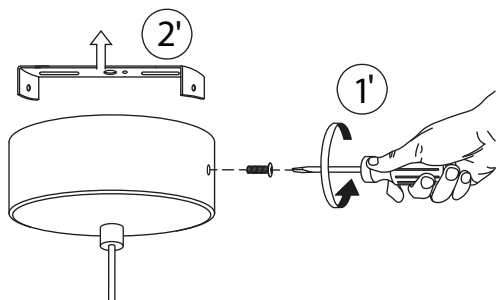

FEST

C1223

aromas

1

2

3

4

5

*Bombilla no incluida/
Bulb not included