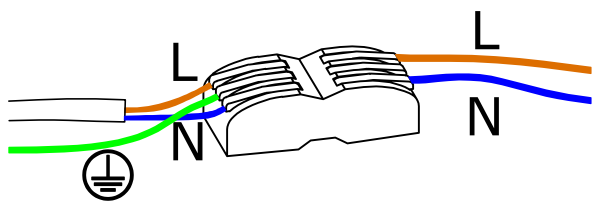

FEST

C1223

aromas

1