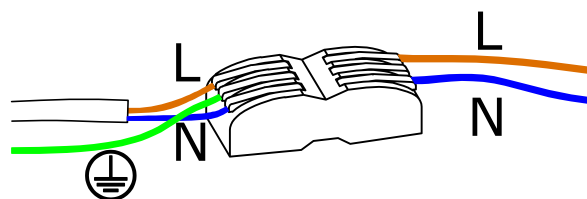

# aromas

Power: 220-240 V 50/60 Hz Max. 15W

Medidas en mm  
Measures in mm

(B) X 1

(C) X 2

(A) X 1