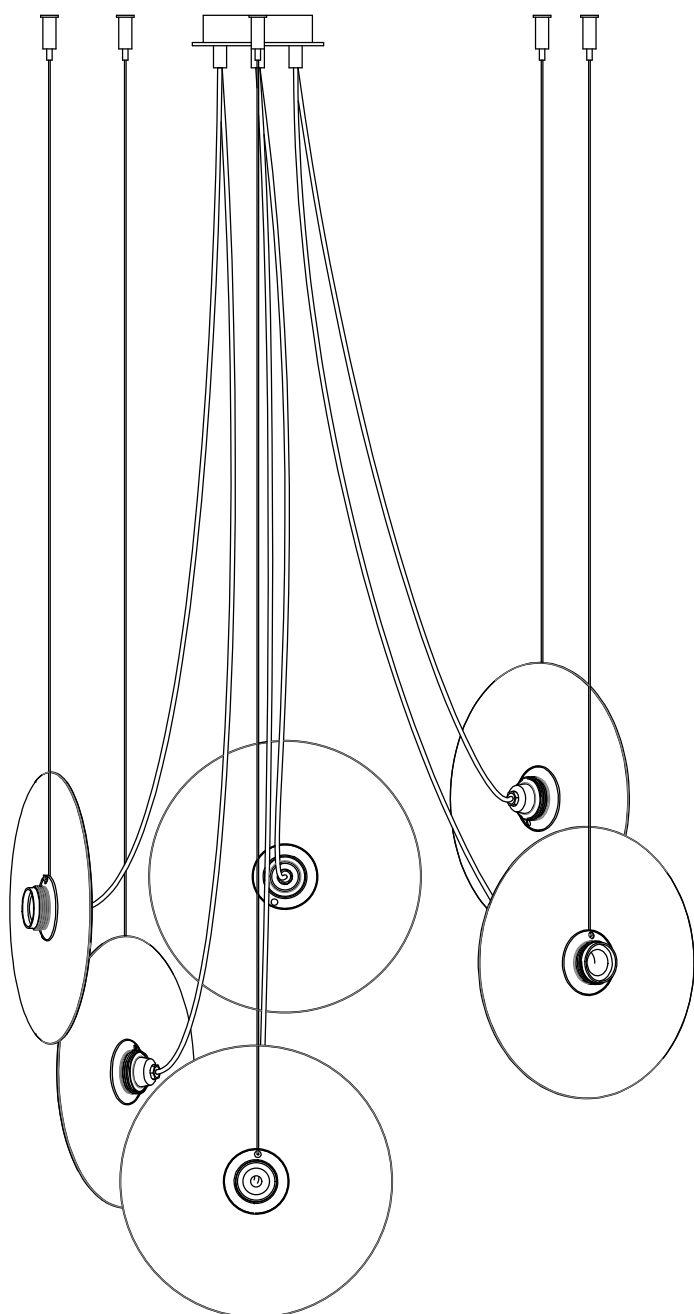

# FEST

C1223

# aromas

Power: 220-240 V 50/60 Hz Max. 15W

Medidas en mm  
Measures in mm

(B) X 1

(C) X 2

(A) X 1