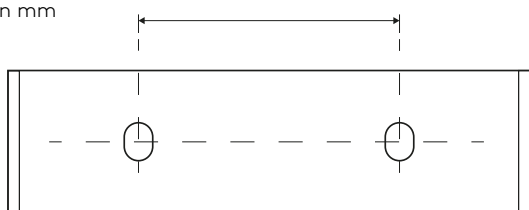

# aromas

Power: 220-240 V 50/60 Hz Max. 15W

Medidas en mm  
Measures in mm

(B) X 1

(C) X 2

(A) X 1