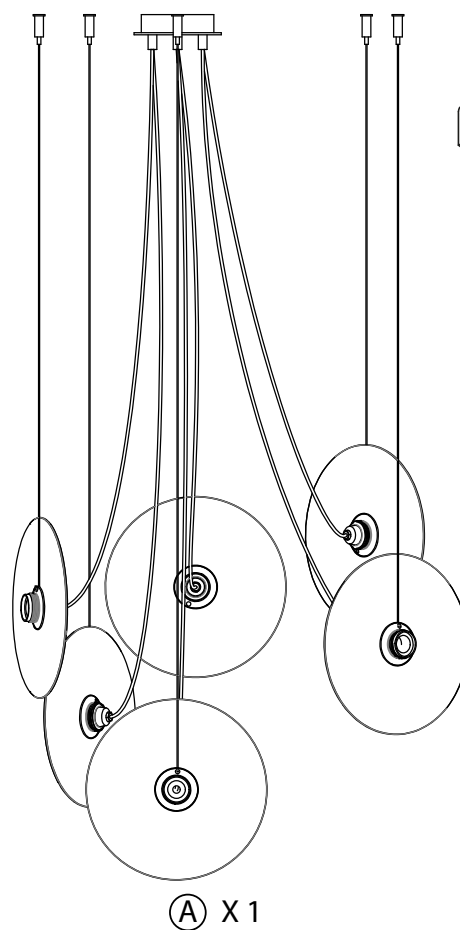

# FEST

C1223

# aromas

Power: 220-240 V 50/60 Hz Max. 15W

Medidas en mm  
Measures in mm

(B) X 1

(C) X 2

(A) X 1