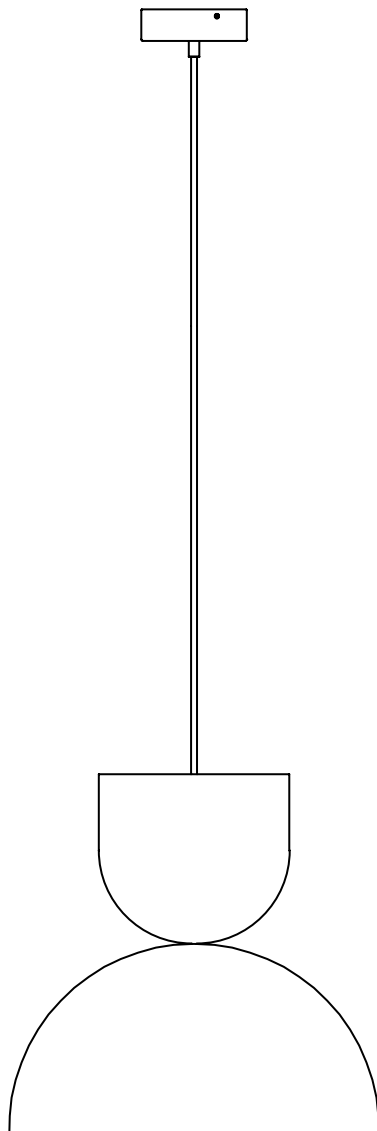

GAMMA

C1081

aromas

Power: 12 V 50/60 Hz 9 W LED diffuser

Check connections
and polarity

Medidas en mm
Measures in mm

Ⓐ X 1

Ⓑ X 1

Ⓒ X 2

GAMMA

C1081

aromas

Check connections
and polarity

1

2

3