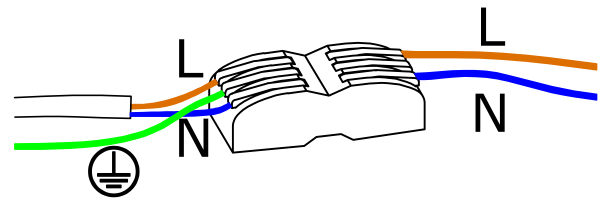

GAMMA

C1081

aromas

Power: 12 V 50/60 Hz 9 W LED diffuser

Check connections
and polarity

Medidas en mm
Measures in mm

Ⓐ X 1

Ⓑ X 1

Ⓒ X 2

GAMMA

C1081

aromas

Check connections
and polarity

1

2

3