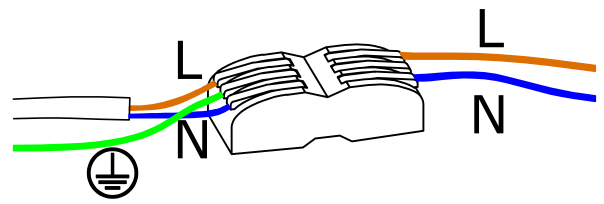

GAMMA

C1081

aromas

Power: 12 V 50/60 Hz 9 W LED diffuser

Check connections
and polarity

Medidas en mm
Measures in mm

Ⓐ X 1

Ⓑ X 1

Ⓒ X 2

GAMMA

C1081

aromas

Check connections
and polarity

1

2

3