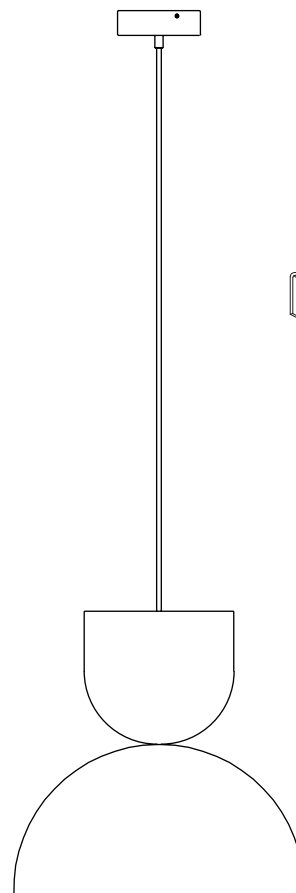

GAMMA

C1081

aromas

Power: 12 V 50/60 Hz 9 W LED diffuser

Check connections
and polarity

Medidas en mm
Measures in mm

Ⓐ X 1

Ⓑ X 1

Ⓒ X 2

GAMMA

C1081

aromas

Check connections
and polarity

1

2

3