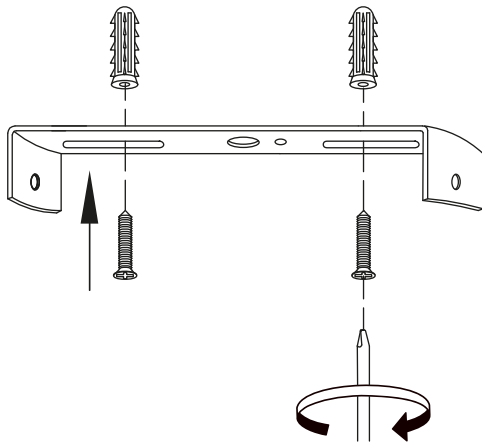

GAMMA

C1081

aromas

Power: 12 V 50/60 Hz 9 W LED diffuser

Check connections
and polarity

Medidas en mm
Measures in mm

Ⓐ X 1

Ⓑ X 1

Ⓒ X 2

GAMMA

C1081

aromas

Check connections
and polarity

1

2

3