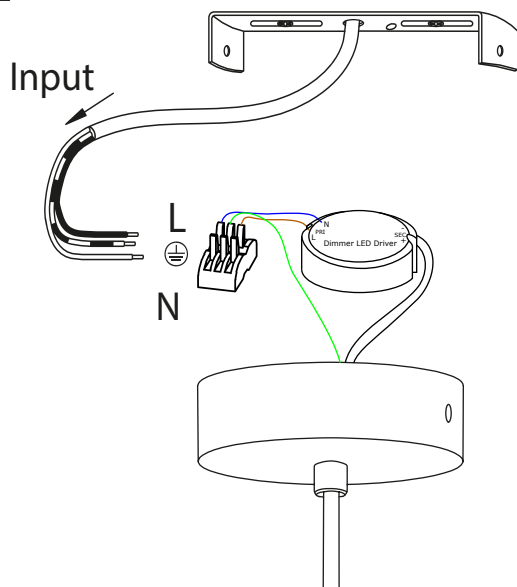

GAMMA

C1081

aromas

Power: 12 V 50/60 Hz 9 W LED diffuser

Check connections
and polarity

Medidas en mm
Measures in mm

Ⓐ X 1

Ⓑ X 1

Ⓒ X 2

GAMMA

C1081

aromas

Check connections
and polarity

1

2

3