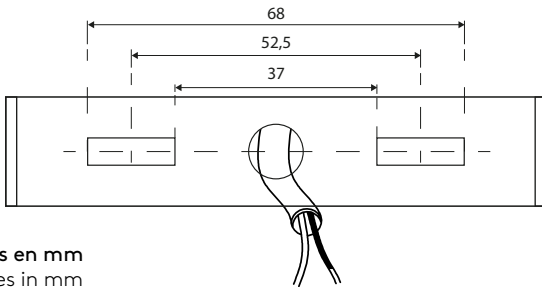

GAMMA

C1081

aromas

Power: 12 V 50/60 Hz 9 W LED diffuser

Check connections
and polarity

Medidas en mm
Measures in mm

Ⓐ X 1

Ⓑ X 1