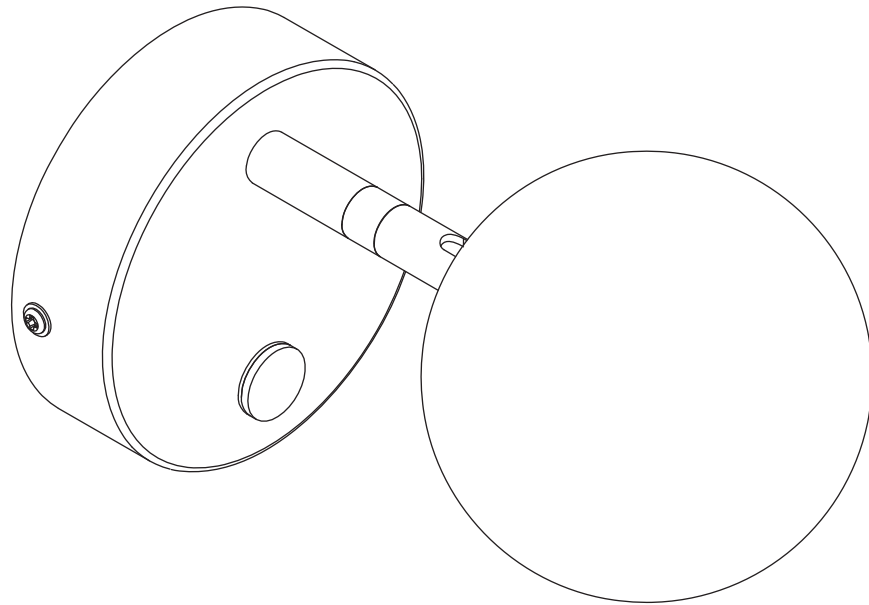

aromas ASSEMBLY INSTRUCTIONS

A1230

Caution: If the external flexible cable or cord of this luminaire is damaged, it should be replaced by a qualified person in order to avoid a hazard.