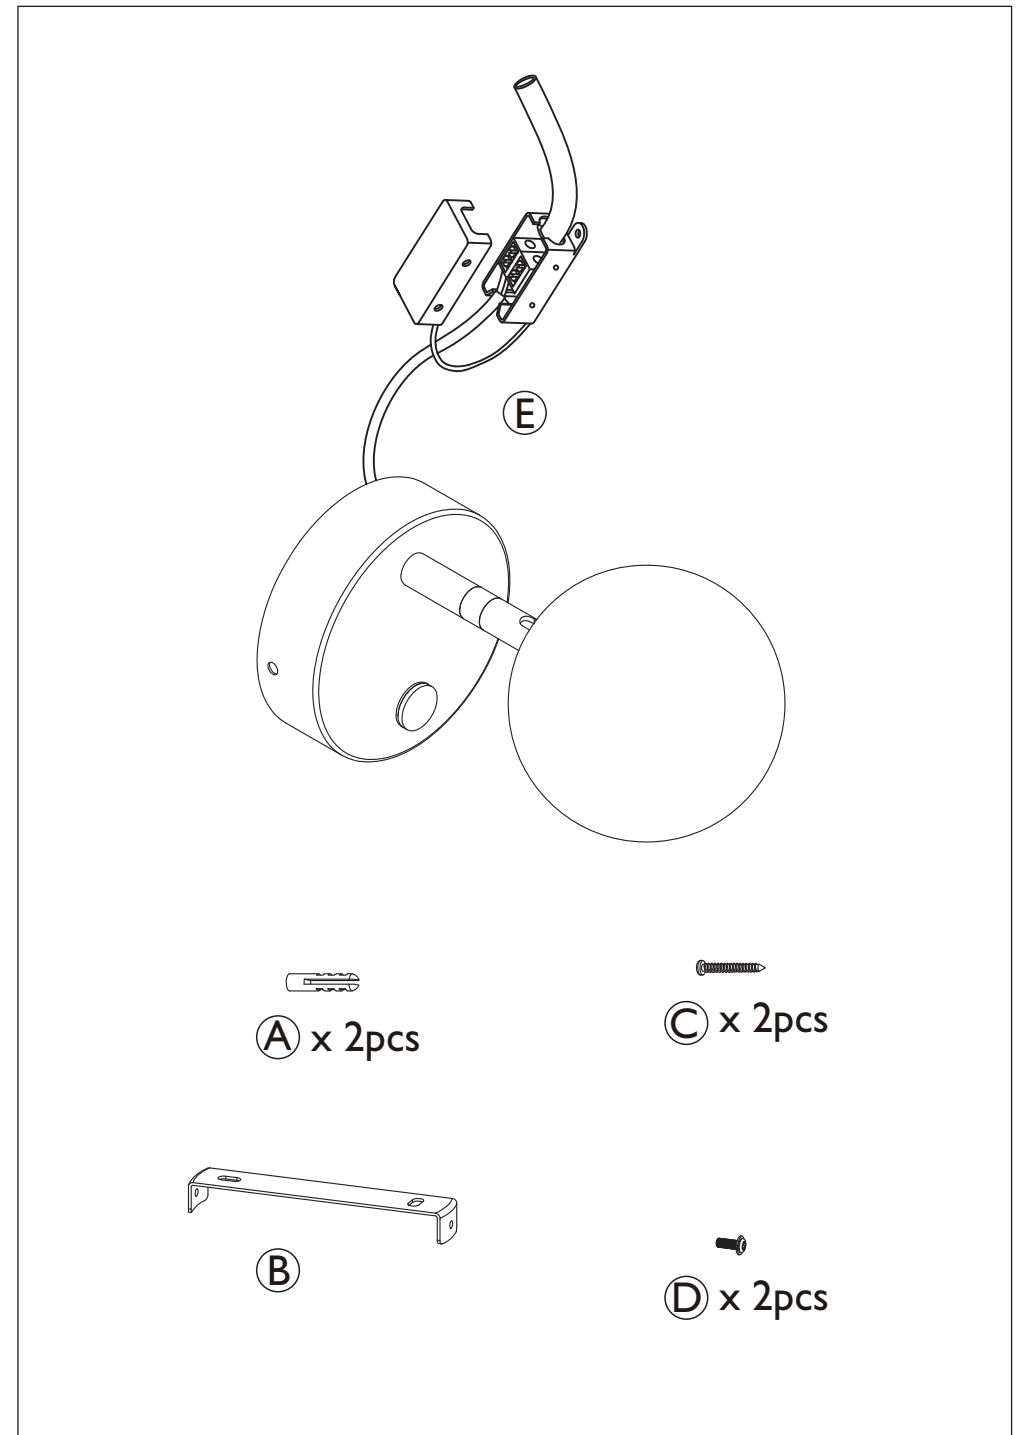

aromas ASSEMBLY INSTRUCTIONS

A1230

Caution: If the external flexible cable or cord of this luminaire is damaged, it should be replaced by a qualified person in order to avoid a hazard.