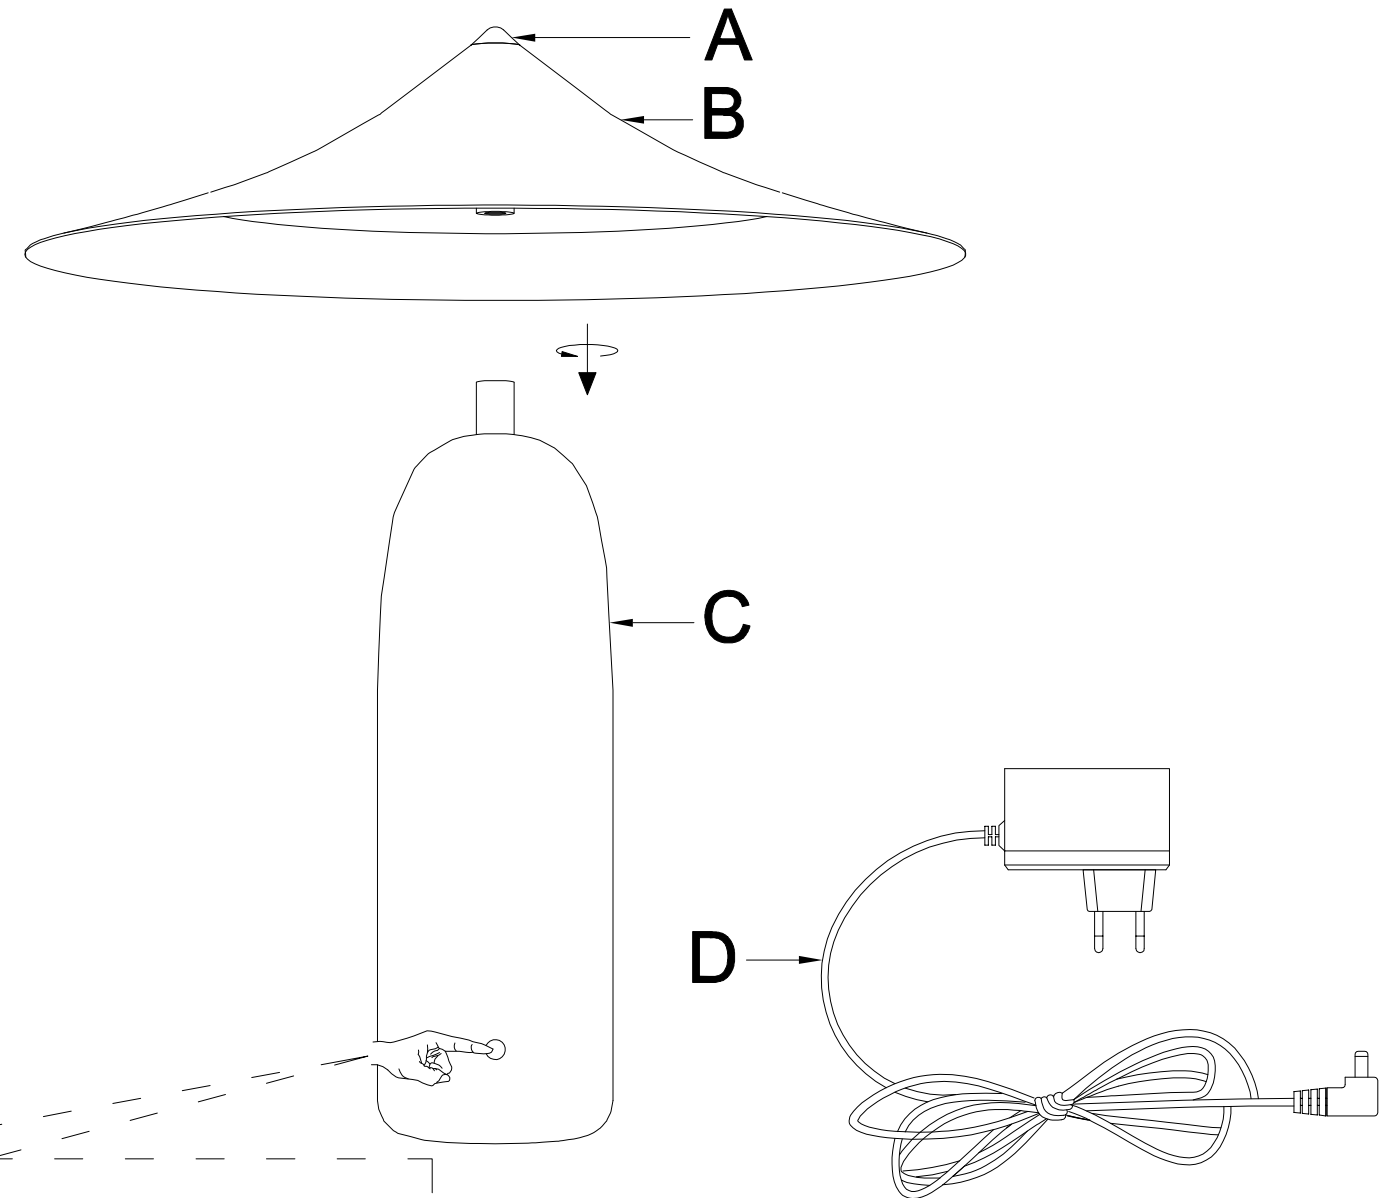

**KINE**  
**S1288/NEG**  
**S1288/ORO**  
**S1288/BCO**

**dromas**

POWER: Dc adapter 230 V to 12 V - LED 12W dimmer

NO	A	B	C	D
ITEM				
QTY	1pcs	1pcs	1pcs	1pcs

**Instructions:**

- 1: Use only this decorative light as an LED table lamp.
- 2: This type of light is not suitable for outdoor and/or damp rooms.
- 3: Insert the DC power plug into the power socket.
- 4: Insert the DC plug into the round hole of the lamp.
- 5: On/off lights - press the button on the dimmable switch with your finger.