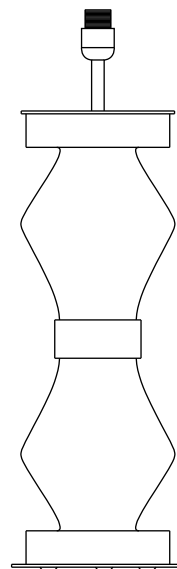

# KITTA KITTA

NAC108

aromas

Power: 220-240 V 50/60 Hz 60 W

Ⓒ X 1\*

Ⓑ X 1

Ⓐ X 1

**\*PANTALLA NO INCLUIDA**  
SHADE NOT INCLUDED

# KITTA KITTA

NAC108