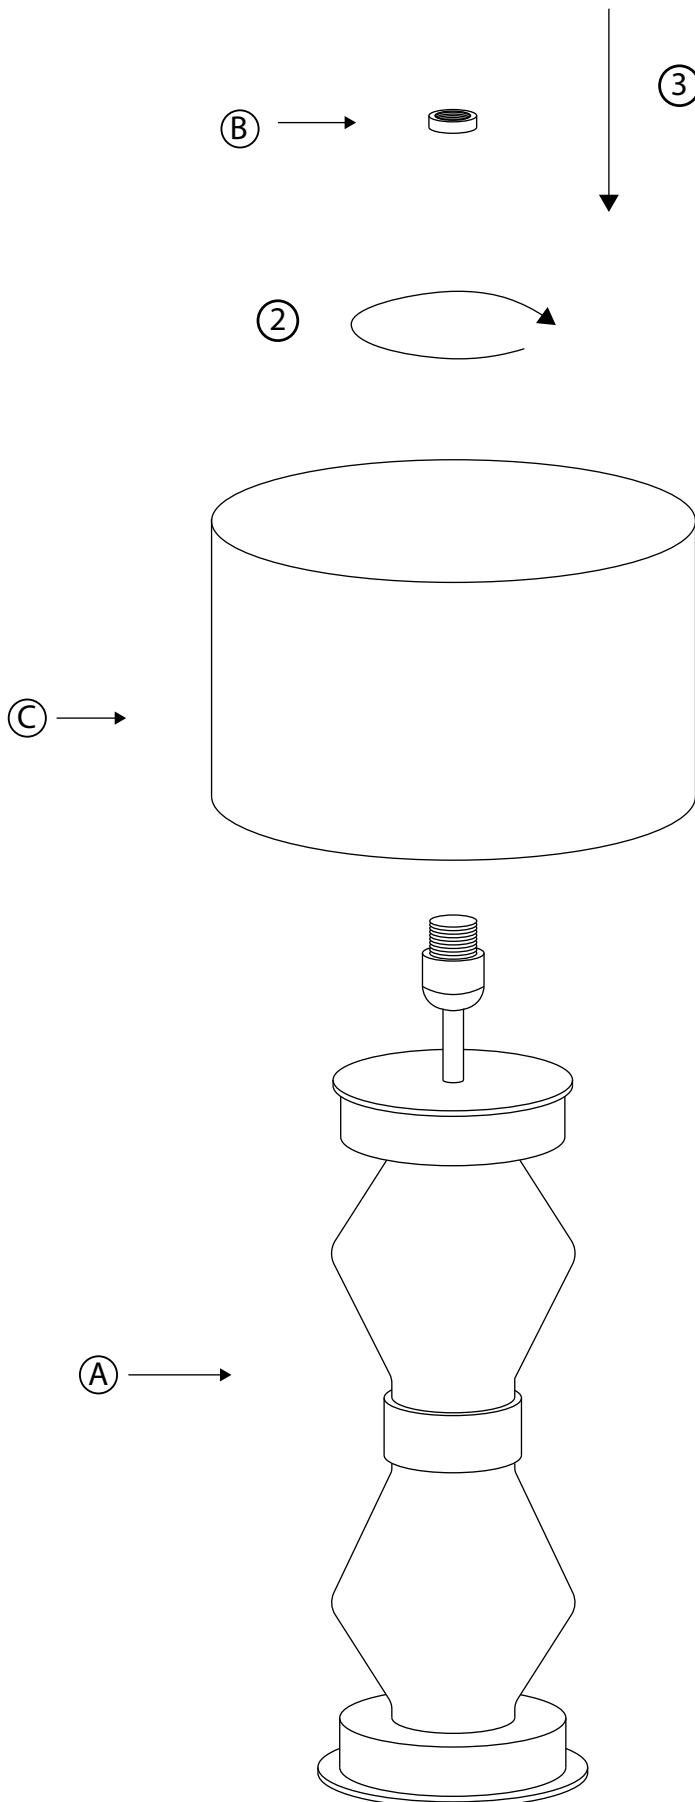

KITTA KITTA

NAC108

aromas

- ① **Sobre la base colocar la pantalla/**
  Place the shade on the base
- ② **Roscar la pantalla para así bloquearla/**
  Screw down the shade to lock it
- ③ **Colocar la bombilla /**
  Install the bulb