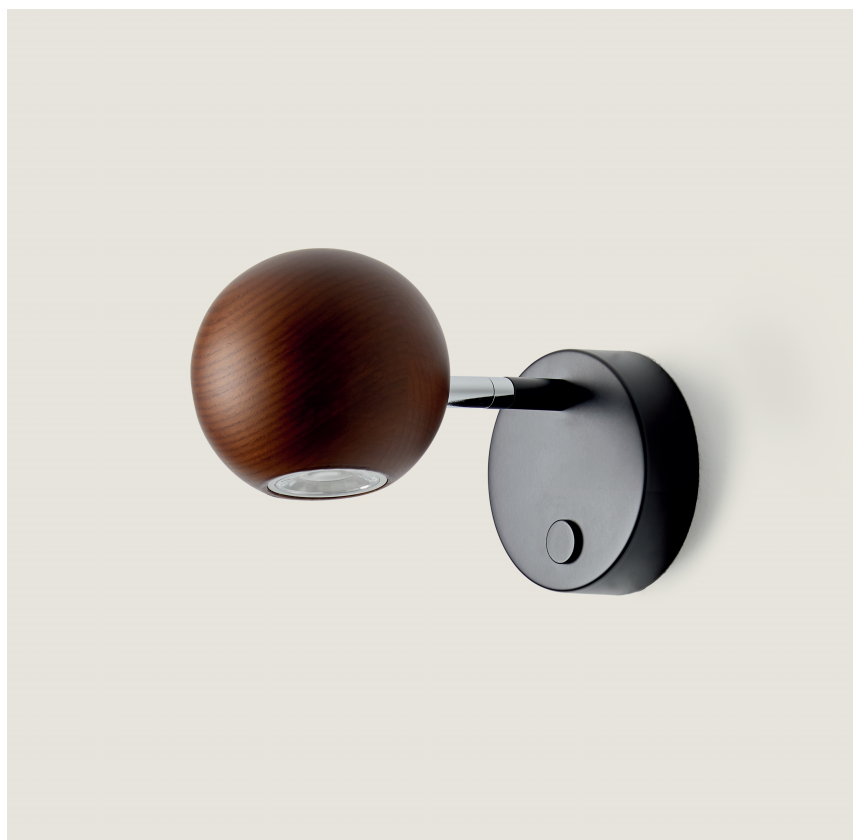

LITA

A1230

Pepe Fornas
Design 2020

EN

MATERIALS Steel / Walnut Wood

FINISHES

| | |
|----------------|-------------|
| Metal | Wood |
| Matt black | Black |
| Chromed swivel | Walnut |

SPECIFICATIONS (UE) Chip LED integrated 300lm
3W 3000K (Included) TRIAC
12V / 220-240 V, 50/60 Hz

ENERGY LABEL F

ES

MATERIALES Metal / Nogal

ACABADOS

| | |
|----------------|---------------|
| Metal | Madera |
| Negro mate | Negro |
| Pivote cromado | Nogal |

ESPECIFICACIONES (UE) Chip LED integrated 300lm
3W 3000K (Included) TRIAC
12V / 220-240 V, 50/60 Hz