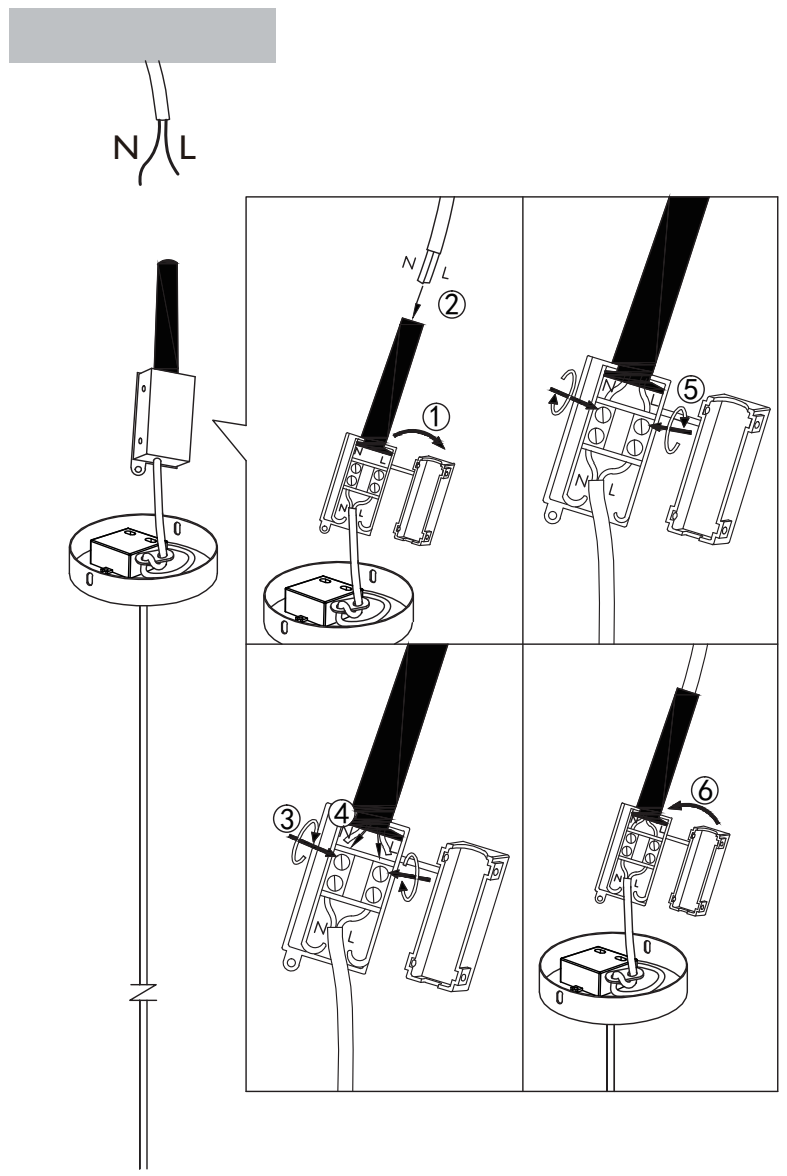

aromas

ASSEMBLY INSTRUCTIONS

CI230

Caution: If the external flexible cable or cord of this luminaire is damaged, it should be replaced by a qualified person in order to avoid a hazard.

1

2

3