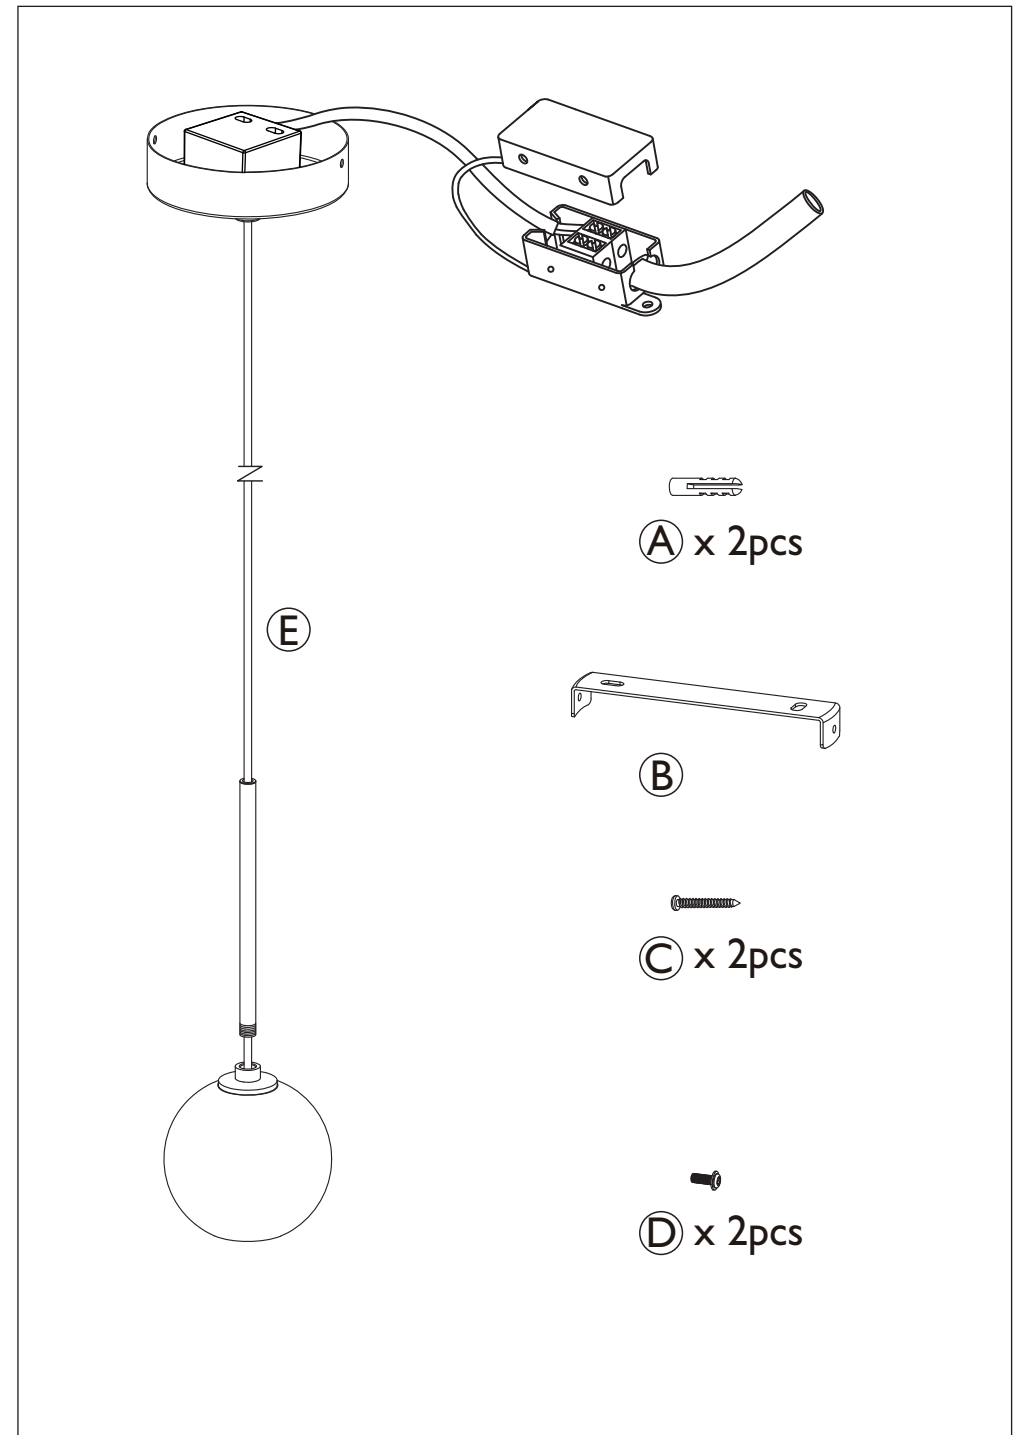

aromas

ASSEMBLY INSTRUCTIONS

CI230

Caution: If the external flexible cable or cord of this luminaire is damaged, it should be replaced by a qualified person in order to avoid a hazard.

1

2

3