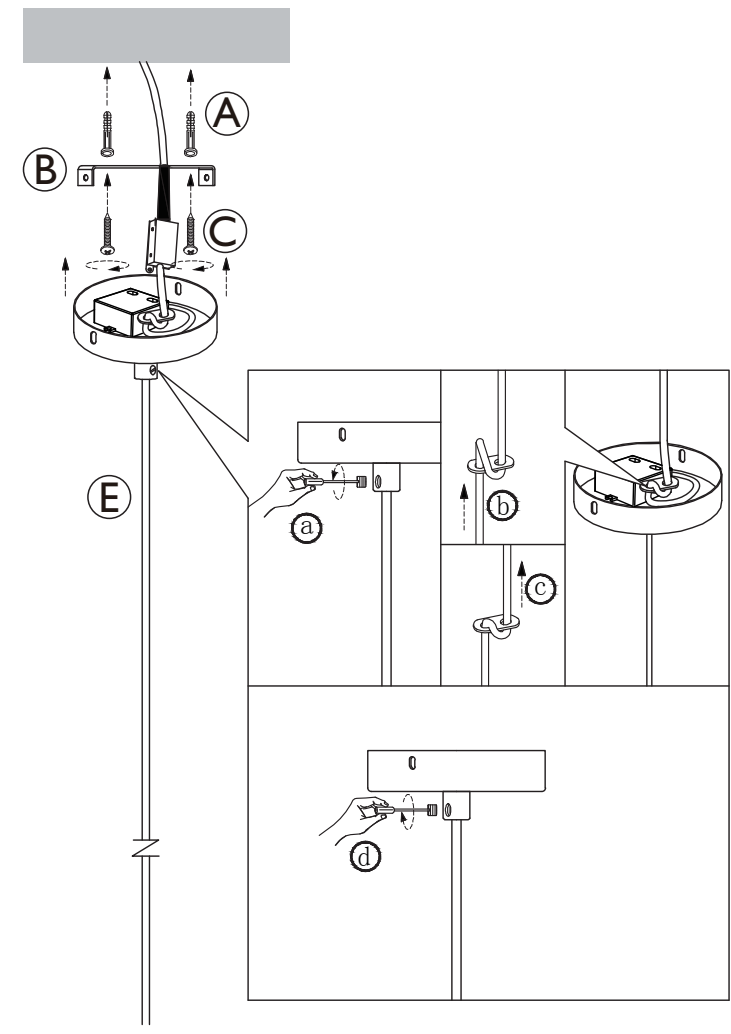

aromas

ASSEMBLY INSTRUCTIONS

CI230

Caution: If the external flexible cable or cord of this luminaire is damaged, it should be replaced by a qualified person in order to avoid a hazard.

1

2

3