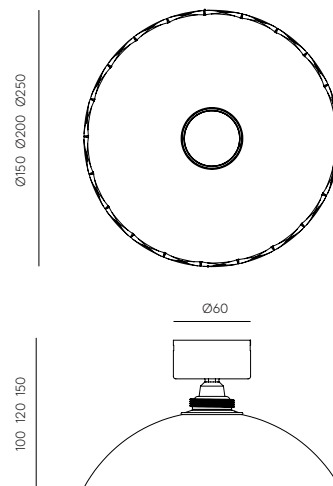

LOTTO

A1176/1175/1174

AC Studio
Design 2014

EN	MATERIALS	Steel / Glass	
	FINISHES	Metal Shiny Gold Chrome	Glass Clear
	SPECIFICATIONS (UE)	E14 Bulb Led included - B030 2W, 180lm, 2700K, IP20	
	ENERGY LABEL	E	

ES	MATERIALES	Acero / Cristal	
	FINISHES	Metal Oro Brillo Cromo	Cristal Transparente
	SPECIFICATIONS (UE)	E14 Bombilla Led incluida - B030 2W, 180lm, 2700K, IP20	
	ENERGY LABEL	E	

ICONS

* Led diffuser option: A1176/LED: LED 9W 2700K
Opción difusor led: A1176/LED: LED 9W 2700K