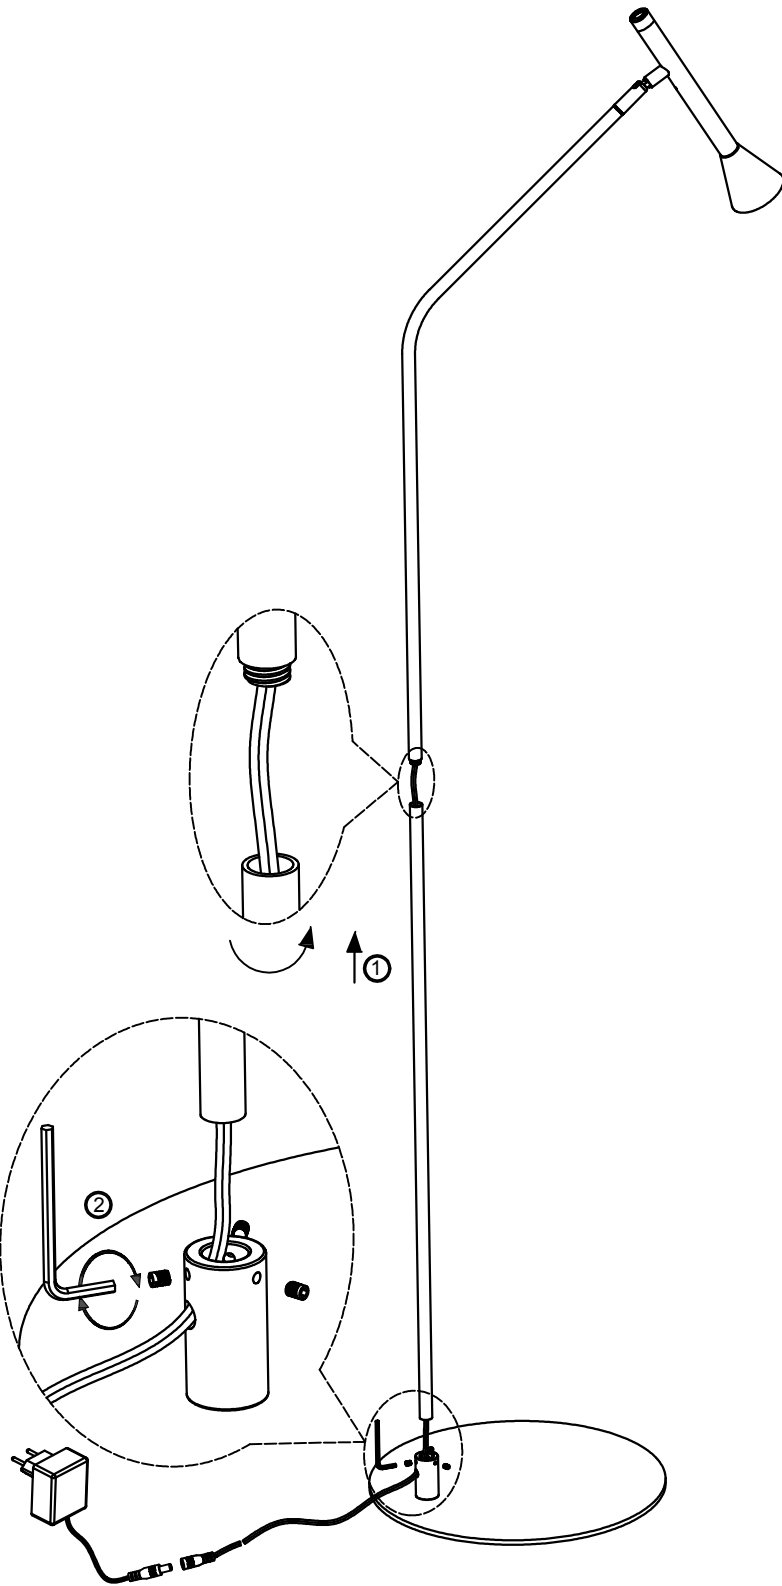

aromas

REF:P1274

Dimmable Switch

With a quick touch, the lamp will be turned on , and then a quick touch again to turn it off.

Keep on the touch dimmable switch ,the lamp will be automatic dimmable from 10% to 100% or from 100% to10%

Solo par uso en interiores / Indoor use only

Fuente de luz NO reemplazable / Light source NON-replaceable

Atención:

Cable Y, debe ser sustituido por personal cualificado en caso de rotura/deterioro.

Caution:

Y-cable, must be replaced by qualified personnel in case of breakage/damage.