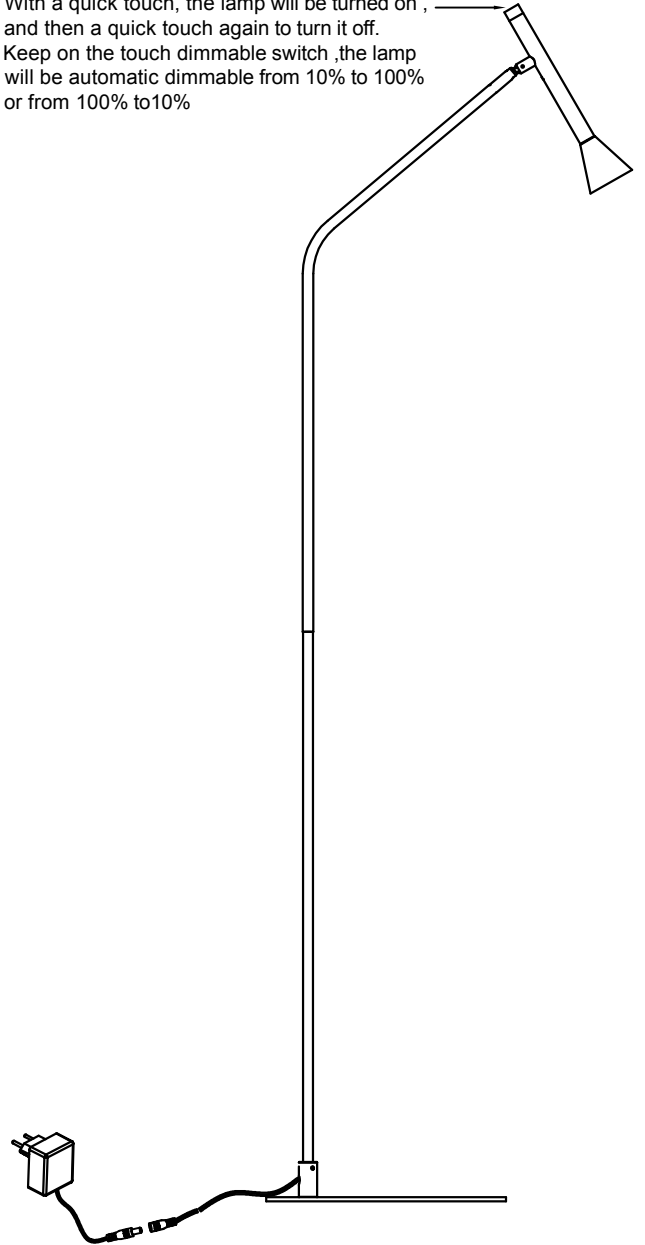

aromas

REF:P1274

Dimmable Switch

With a quick touch, the lamp will be turned on , and then a quick touch again to turn it off.

Keep on the touch dimmable switch ,the lamp will be automatic dimmable from 10% to 100% or from 100% to10%

Solo par uso en interiores / Indoor use only

Fuente de luz NO reemplazable / Light source NON-replaceable

Atención:

Cable Y, debe ser sustituido por personal cualificado en caso de rotura/deterioro.

Caution: