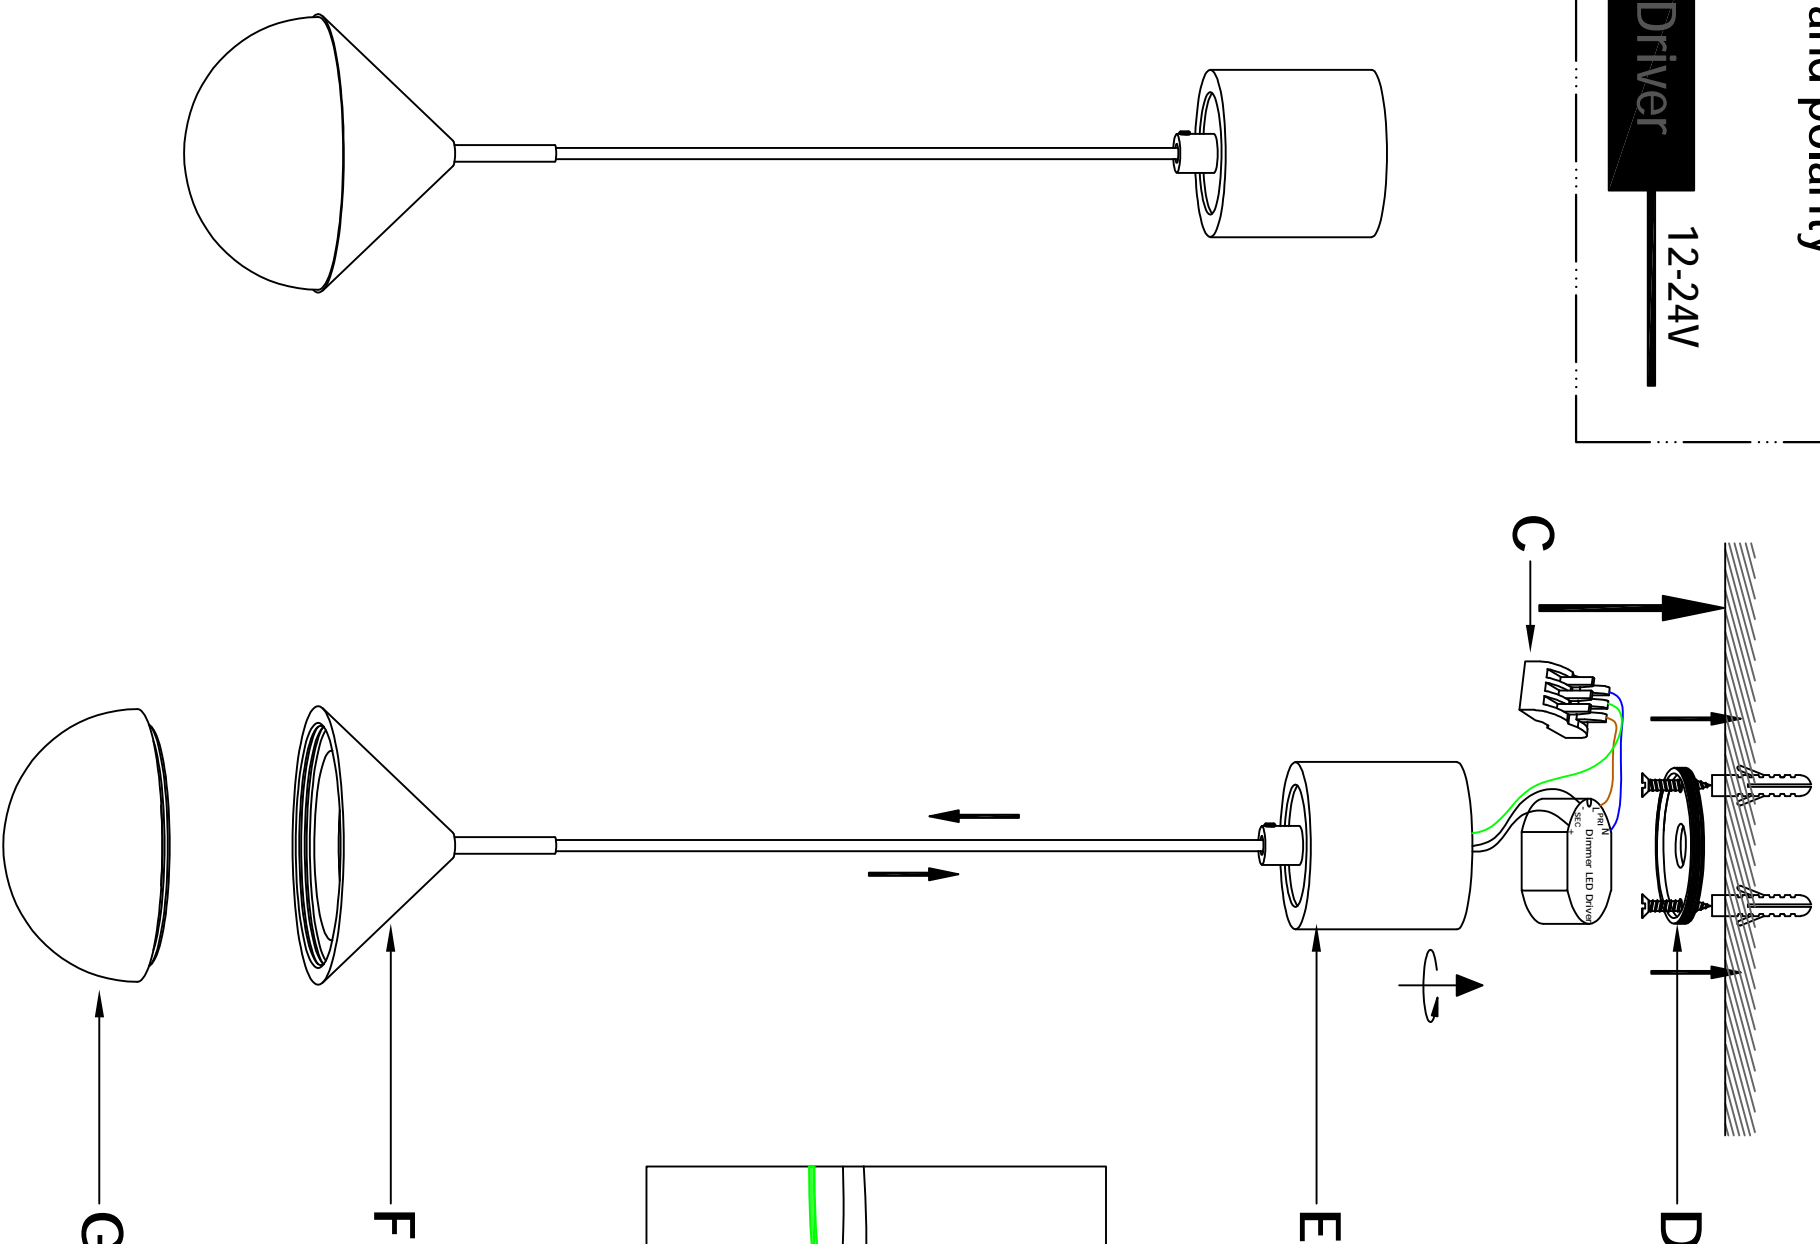

NINO
C1275/NEG
C1275/ORO

aromas

POWER: 220-240V AC 50/60Hz 7W LED DIM

**Check connections
and polarity**

NO	C	D	E	F	G
ITEM					
QTY	1pcs	1pcs	1pcs	1pcs	1pcs