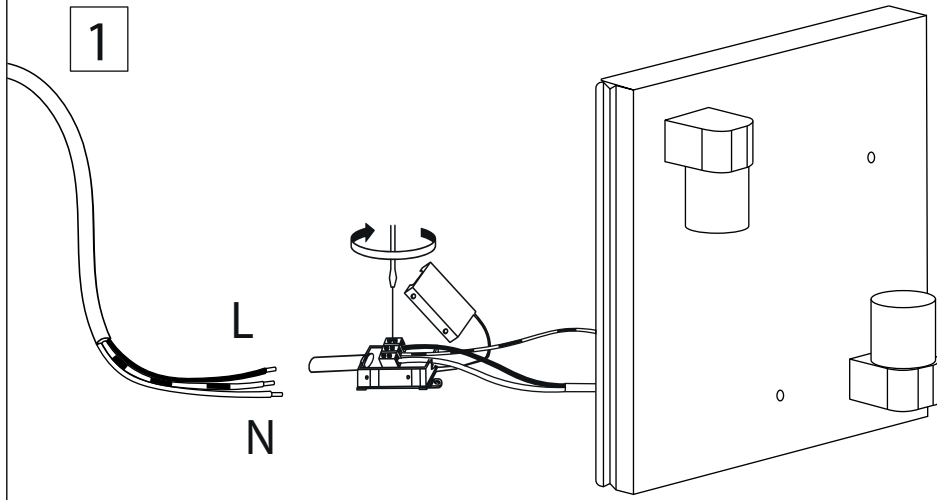

# TAMB SQUARE

T1016

aromas

Power: 220-240 V 50/60 Hz 60W

Medidas en mm  
Measures in mm

Ⓐ X 1

Ⓑ X 1

# TAMB SQUARE

T1016

aromas

1

2

3

\* Bombilla no incluida  
Bulb not included

4