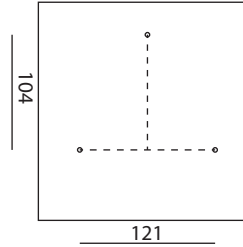

# TAMB SQUARE

T1016

aromas

Power: 220-240 V 50/60 Hz 60W

Medidas en mm  
Measures in mm

Ⓐ X 1

Ⓑ X 1

# TAMB SQUARE

T1016

aromas

1

2

3

\* Bombilla no incluida  
Bulb not included

4