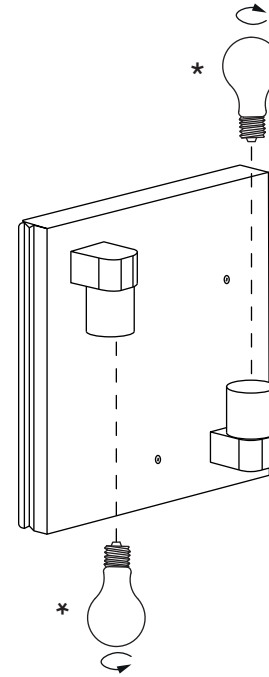

# TAMB SQUARE

T1016

aromas

Power: 220-240 V 50/60 Hz 60W

Medidas en mm  
Measures in mm

Ⓐ X 1

Ⓑ X 1

# TAMB SQUARE

T1016

aromas

1

2

3

\* Bombilla no incluida  
Bulb not included

4