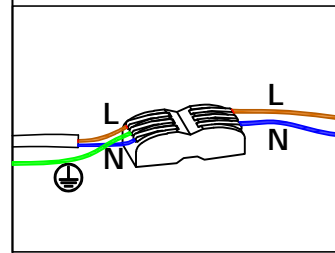

VASTER
A1092

aromas

Power:

220-240V AC / 50/60Hz /
1 x G9 MAX 5W LED DIM

1

2

Rotate
counterclockwise
to get out
3MM

3

4

5

Lock clockwise.