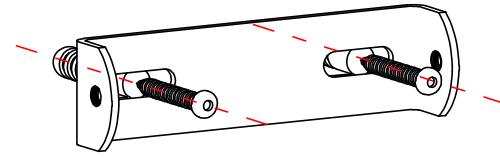

VASTER
A1092

aromas

Power:

220-240V AC / 50/60Hz /
1 x G9 MAX 5W LED DIM

1

2

Rotate
counterclockwise
to get out
3MM

3

4

5

Lock clockwise.