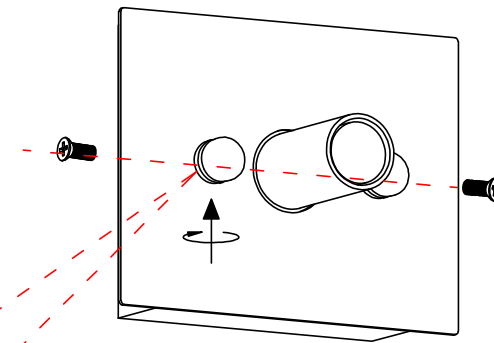

VASTER
A1092

aromas

Power:

220-240V AC / 50/60Hz /
1 x G9 MAX 5W LED DIM

1

2

Rotate
counterclockwise
to get out
3MM

3

4

5

Lock clockwise.