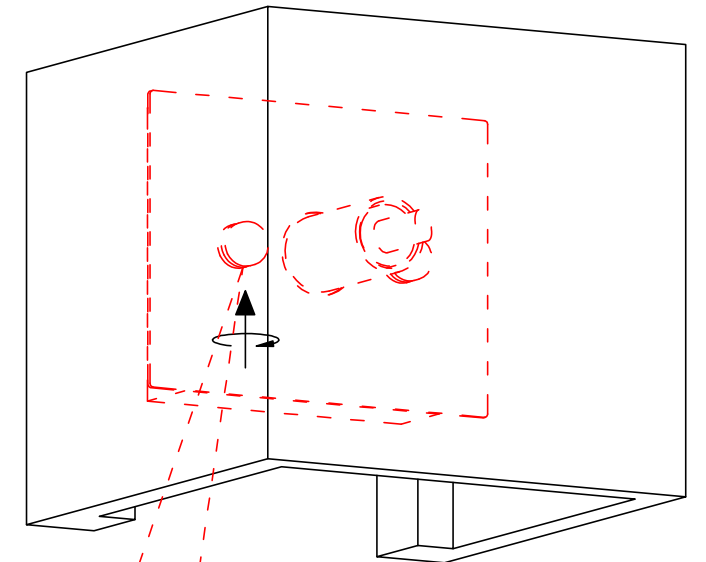

VASTER
A1092

aromas

Power:

220-240V AC / 50/60Hz /
1 x G9 MAX 5W LED DIM

1

2

Rotate
counterclockwise
to get out
3MM

3

4

5

Lock clockwise.