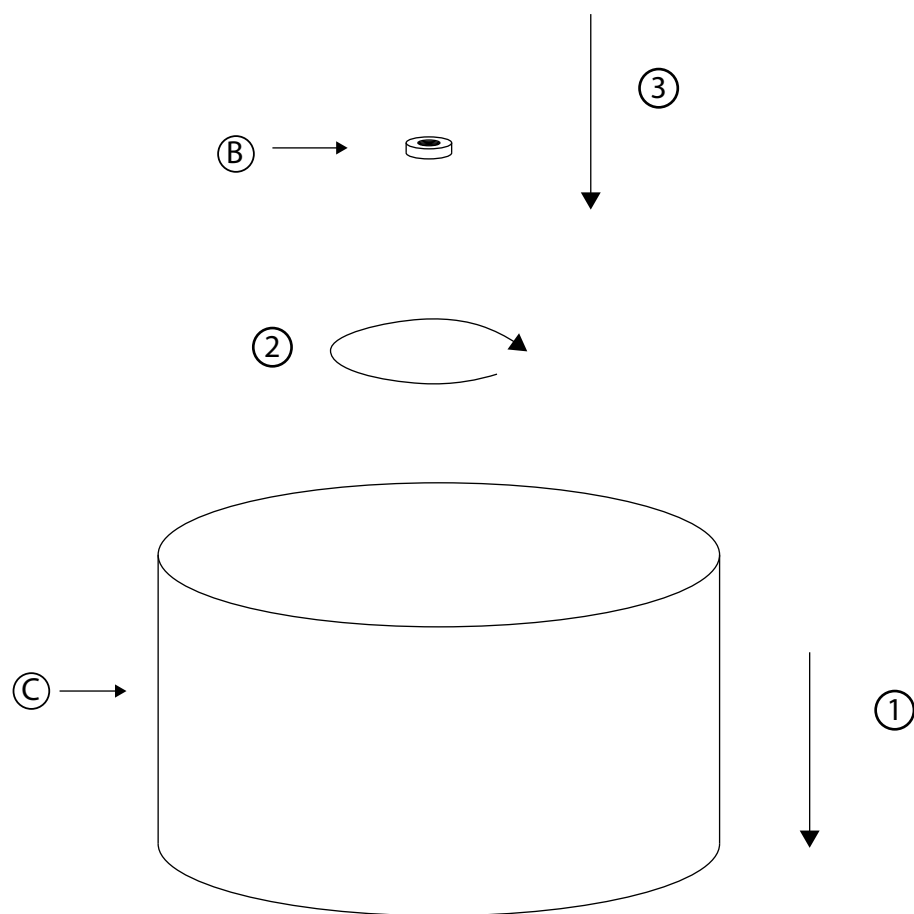

COPO

NAC124

aromas

Power: 230 V 50/60 Hz 11 W

Ⓒ X 1*

Ⓑ X 1

Ⓐ X 1

***PANTALLA NO INCLUIDA**
SHADE NOT INCLUDED

COPO

NAC124

aromas

①

Sobre la base colocar la pantalla/
Place the shade on the base

②

Roscar la pantalla para así bloquearla/
Screw down the shade to lock it

③

Colocar la bombilla /
Install the bulb