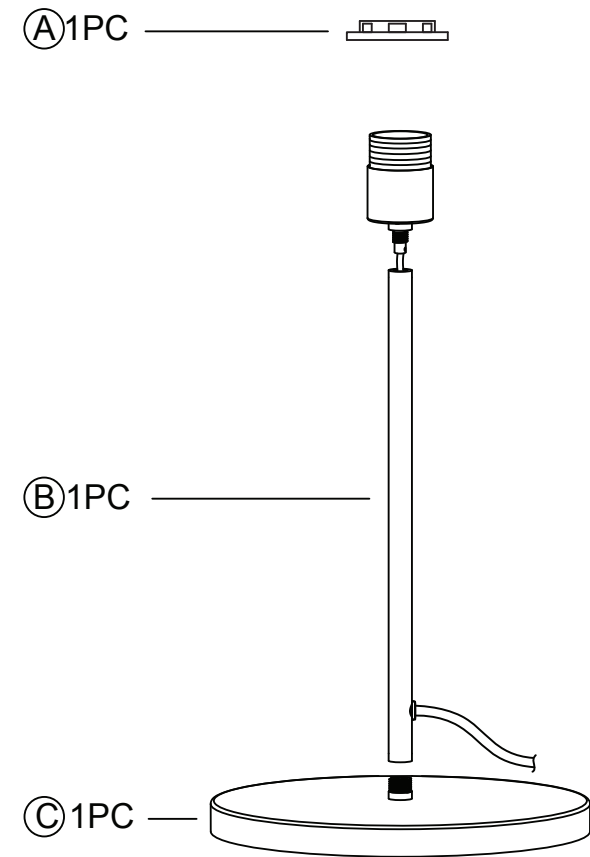

aromas ASSEMBLY INSTRUCTIONS

S1159

Caution: If the external flexible cable or cord of this luminaire is damaged, it should be replaced by a qualified person in order to avoid a hazard.

1

2