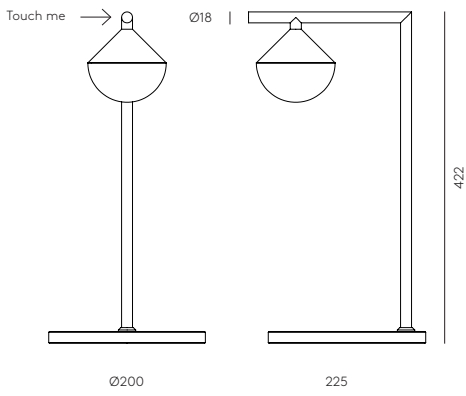

TEC

EN

MATERIALS

Steel / Marble / Glass

FINISHES

Metal: Matt Black
Marble: Matt Black
Details: Matt Brass
Glass: Optic

SPECIFICATIONS (UE)

LED 7W
 3000K Dimmable
 24 V, 50/60 Hz,
 IP20, Class II