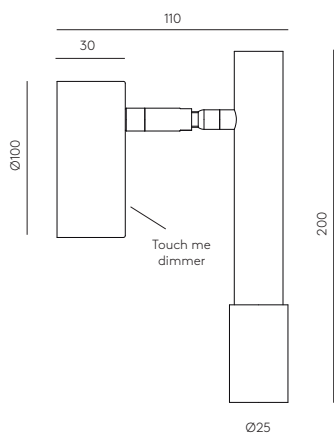

TEC

EN

MATERIALS

Steel

FINISHES

Metal:
Matt Black
Matt Brass

SPECIFICATIONS (UE)

Chip LED 8W 2700K
220-240 V - 50/60 Hz
Class I - IP20
Dimmable