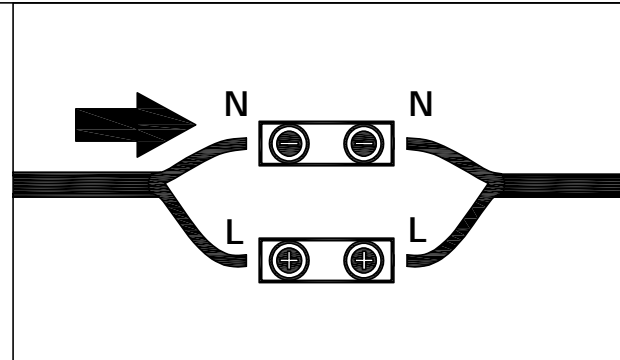

# ALTUN

A1120/15/OROM  
A1120/15/NEG  
A1120/15/BCO

# aromas

Power:  
220-240V AC / 50/60Hz / 9W LED DIM

Check connections  
and polarity