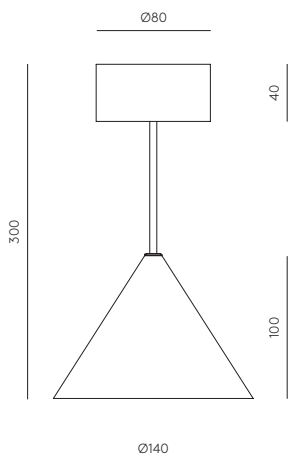

TEC

EN

MATERIALS

Steel / Marble

FINISHES

Metal:

Matt Black

Aged Gold

Marble:

Finnish Marble

SPECIFICATIONS (UE)

COB LED 7W 3000K

Dimmable

220-240V - 24V - 50/60 Hz

Class I - IP20

ENERGY LABEL

A ++

ES

MATERIALES

Acero / Mármol

ACABADOS

Metal:

Negro Mate

Oro envejecido

Mármol:

Finlandés

ESPECIFICACIONES (UE)

Placa LED 7W 3000K

Regulable

220-240V - 24V - 50/60 Hz

Clase I - IP20

CLASIFICACIÓN ENERGÉTICA

A ++