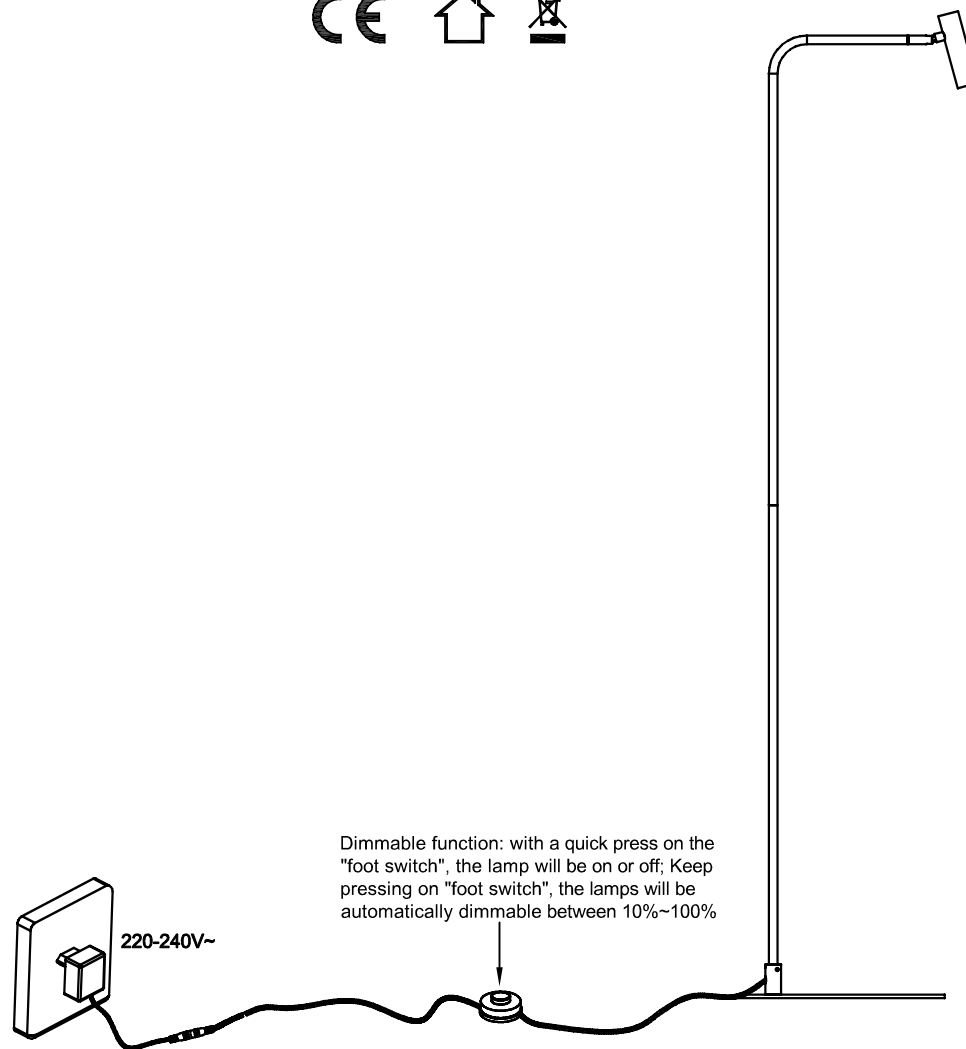

aromas

REF:P1254/NEG

REF:P1254/ORONEG

Solo par uso en interiores / Indoor use only

Fuente de luz NO reemplazable / Light source NON-replaceable

Atención:

Cable Y, debe ser sustituido por personal cualificado en caso de rotura/deterioro.

Caution:

Y-cable, must be replaced by qualified personnel in case of breakage/damage.

Dimmable function: with a quick press on the "foot switch", the lamp will be on or off; Keep pressing on "foot switch", the lamps will be automatically dimmable between 10%~100%