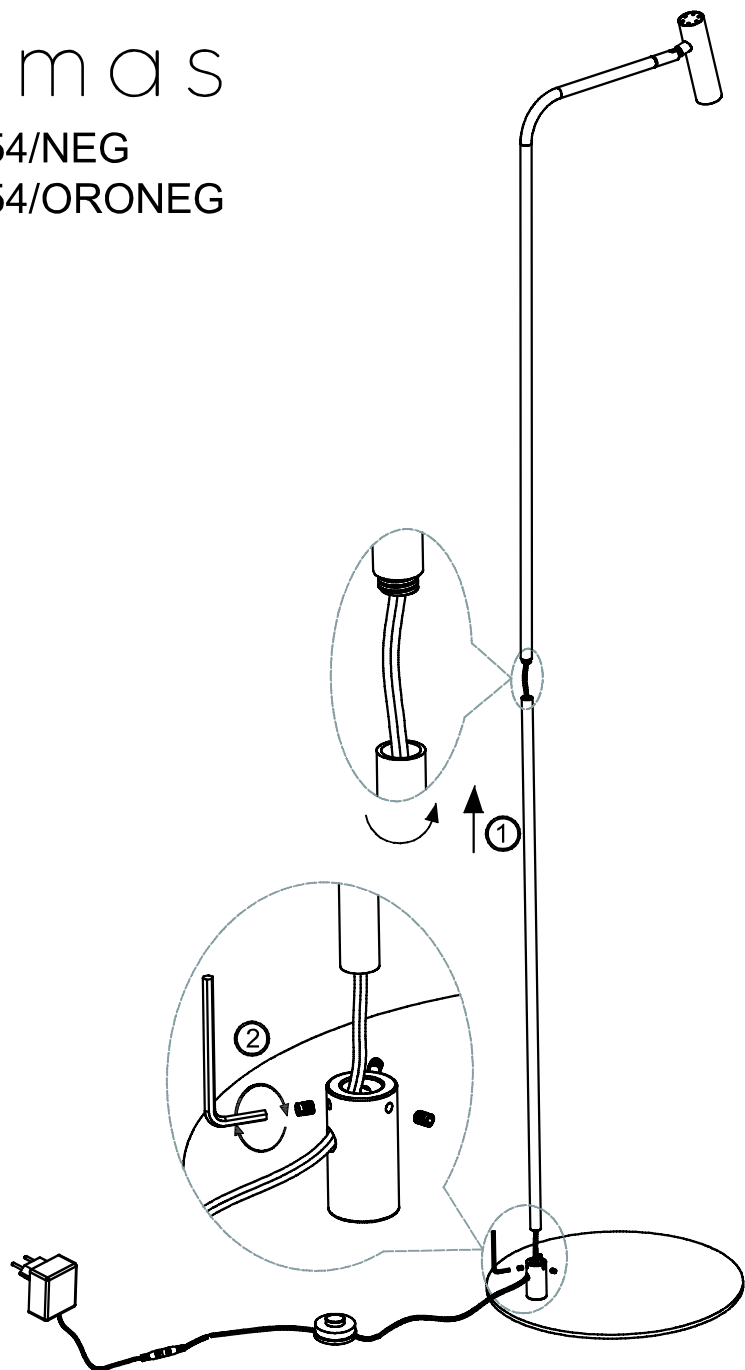

aromas

REF:P1254/NEG

REF:P1254/ORONEG

Solo par uso en interiores / Indoor use only

Fuente de luz NO reemplazable / Light source NON-replaceable

Atención:

Cable Y, debe ser sustituido por personal cualificado en caso de rotura/deterioro.

Caution:

Y-cable, must be replaced by qualified personnel in case of breakage/damage.

Dimmable function: with a quick press on the "foot switch", the lamp will be on or off; Keep pressing on "foot switch", the lamps will be automatically dimmable between 10%~100%