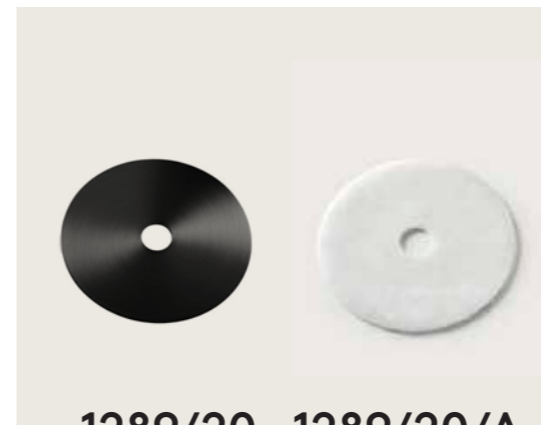

ACCESORIES

1038

MATERIAL	FINISH	SIZES
METAL	GOLD CHROME BLACK WHITE MATT BRASS	Ø150 Ø250 Ø350

1052

MATERIAL	FINISH	SIZES
METAL	GOLD CHROME BLACK WHITE	Ø300 Ø600 Ø900

1088

MATERIAL	FINISH	SIZES
METAL	WHITE BLACK COLOR, CONSULT US	Ø250 Ø350

1089

MATERIAL	FINISH	SIZE
METAL	GOLD CHROME BLACK WHITE MATT BRASS	Ø250

1289/20 · 1289/20/A

MATERIAL	FINISH	SIZES
1289/20: METAL 1289/20/A: ALABASTER	GOLD CHROME BLACK WHITE	Ø150 Ø250 Ø350

1096

MATERIAL	FINISH	SIZES
ALABASTER	NATURAL	Ø250 Ø350

1097

MATERIAL
CERAMIC

FINISH
CERAMIC

SIZES
Ø200
Ø300

1132

MATERIAL
RESIN

FINISH
WHITE
BLACK
COLOR,
CONSULT US

SIZE
Ø500