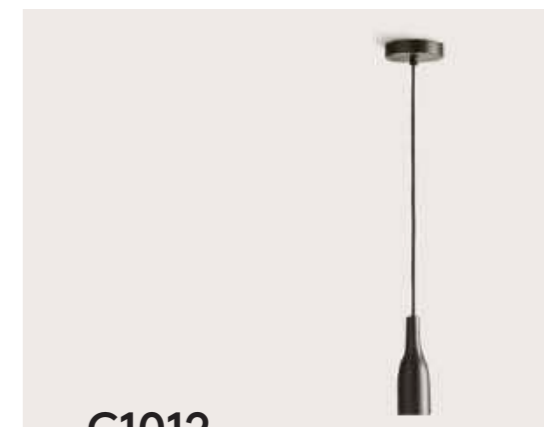

SIZE
3M CABLE

BULB
E27

1141

MATERIAL
DRIED GRASS

SIZE
Ø300
Ø500

1163

MATERIAL
METAL WIRE

FINISH
GOLD
CHROME
MATT BLACK
MATT WHITE

SIZES
Ø300
Ø520

C1011

MATERIAL
METAL

FINISH
BRONZE

SIZE
3M CABLE

BULB
E27

C1012

MATERIAL
METAL

FINISH
BLACK

SIZE
3M CABLE

BULB
E27

1215

DESCRIPCIÓN
Soporte para fijación de colgantes a pared

SIZE
250mm

DESCRIPTION
Support for wall hanging fixing

1223