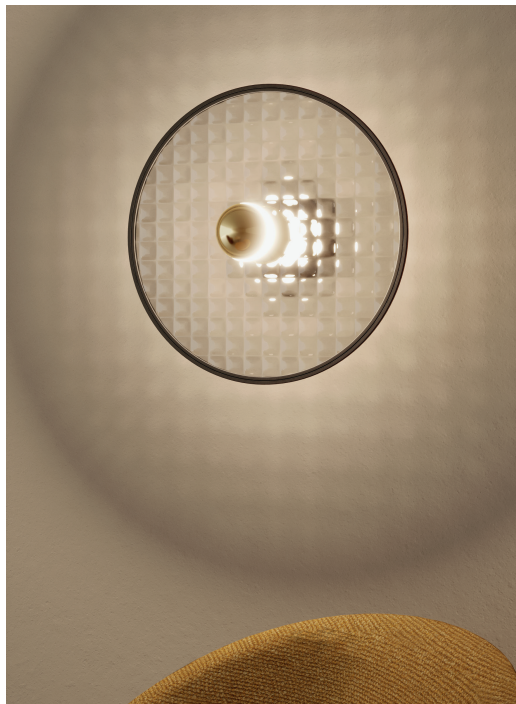

LASS

Wall lamp

A1053 + 1225/30

Designed by Fornasevi

DESCRIPTION

FINISHINGS

Steel / Textured glass

MATERIALES

Acero / Cristal texturizado

FINISHINGS

Steel:

Shine Gold

Chrome

White

Black

ACABADOS

Metal:

Oro Brillo

Cromo

Blanco

Negro

SPECIFICATIONS

E27 Max. 15W (Not included)

220-240V, 50/60Hz

IP20, Class I

ESPECIFICACIONES

E27 Max. 15W (No incluida)

220-240 V, 50/60 Hz

IP20, Clase I