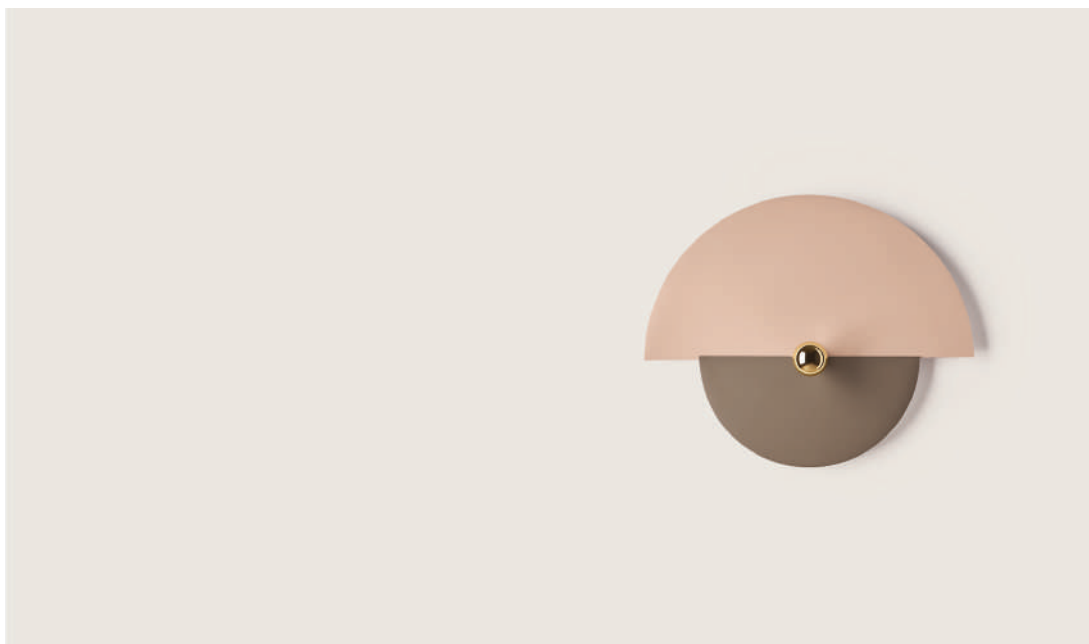

GHABAN

Wall lamp

A1086 + 1086

Designed by JF Sevilla

DESCRIPTION

TECHNICAL

MATERIALS

Steel / Fabric / Rattan

MATERIALES

Acero / Textil / Ratán

FINISHINGS

Metal:
Shiny gold
Chrome
White
Black

ACABADOS

Metal:
Oro Brillo
Cromo
Blanco
Negro

Fabric:

Check color palette