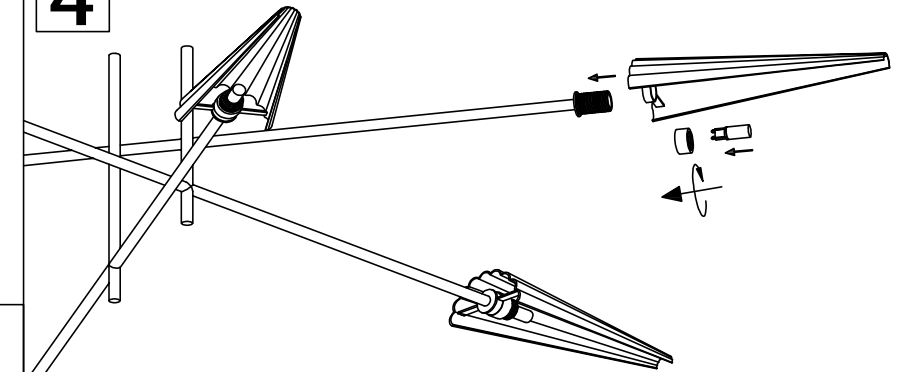

**BION**

C1306/6/ORO C1306/6/NEG

aromas

Power:  
220-240V AC / 50/60Hz / 6 x G9 MAX 5W LED DIM

1

2

3

4