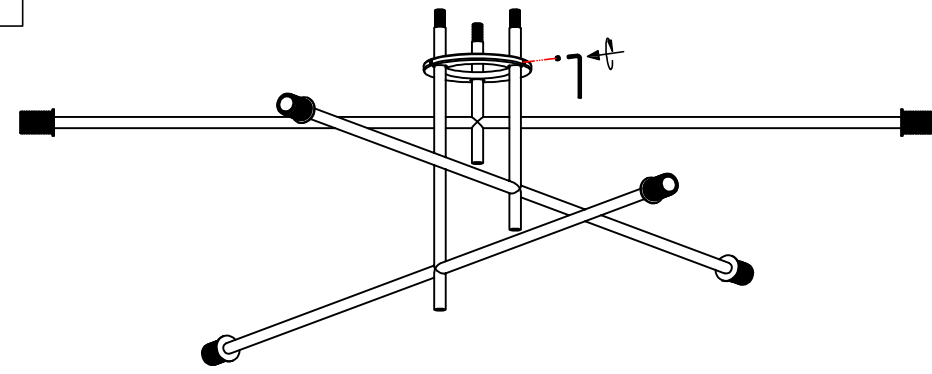

**BION**

C1306/6/ORO C1306/6/NEG

aromas

Power:  
220-240V AC / 50/60Hz / 6 x G9 MAX 5W LED DIM

1

2

3

4