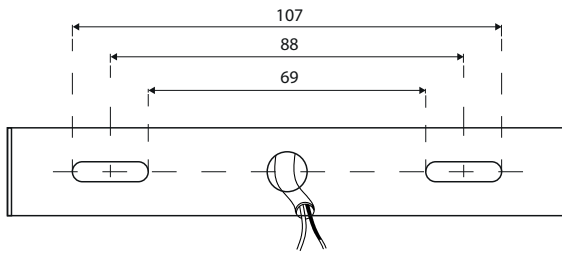

# aromas

Power: 12V 50/60 Hz 9W 2700K

Check connections  
and polarity

Medidas en mm  
Measures in mm

(A) X 1

(B) X 1

(C) X 2