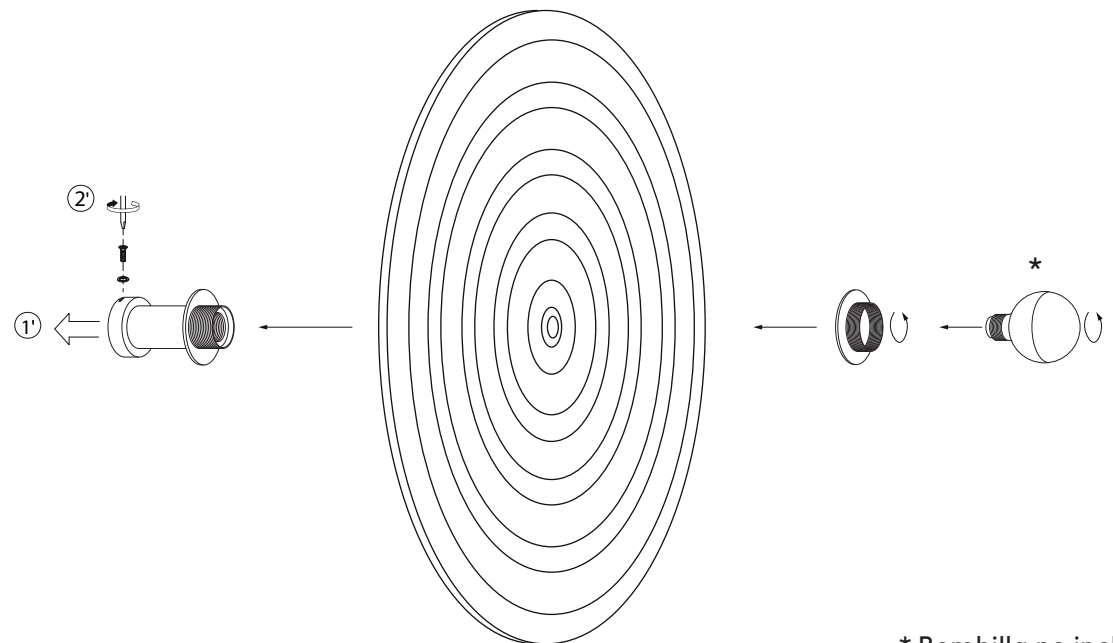

WAVE

A1053+1094/30

aromas

Power: 220-240 V 50/60 Hz 60 W

Medidas en mm
Measures in mm

(B) X1

(C) X1

(D) X2

(A) X1

WAVE

A1053+1094/30

aromas

1

2

3

4

* Bombilla no incluida
Bulb not included