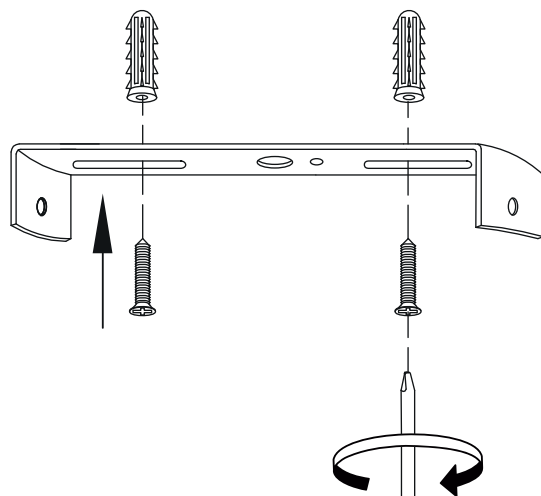

WAVE

A1053+1094/30

aromas

Power: 220-240 V 50/60 Hz 60 W

Medidas en mm
Measures in mm

(B) X1

(C) X1

(D) X2

(A) X1

WAVE

A1053+1094/30

aromas

1

2

3

4

* Bombilla no incluida
Bulb not included