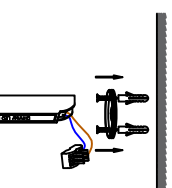

ELMA
C1312/L/ORO

C1312/L/NEG

aromas

Power: 220-240V to 24 V COB LED Strip Light 3x9W Dimmer

Check connections
and polarity

220-240V

Driver

12-24V

HORIZONTAL

VERTICAL