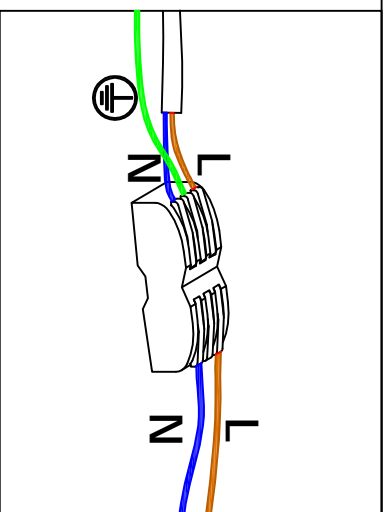

ELMA
C1312/L/ORO

C1312/L/NEG

aromas

Power: 220-240V to 24 V COB LED Strip Light 3x9W Dimmer

Check connections
and polarity

220-240V

Driver

12-24V

HORIZONTAL

VERTICAL