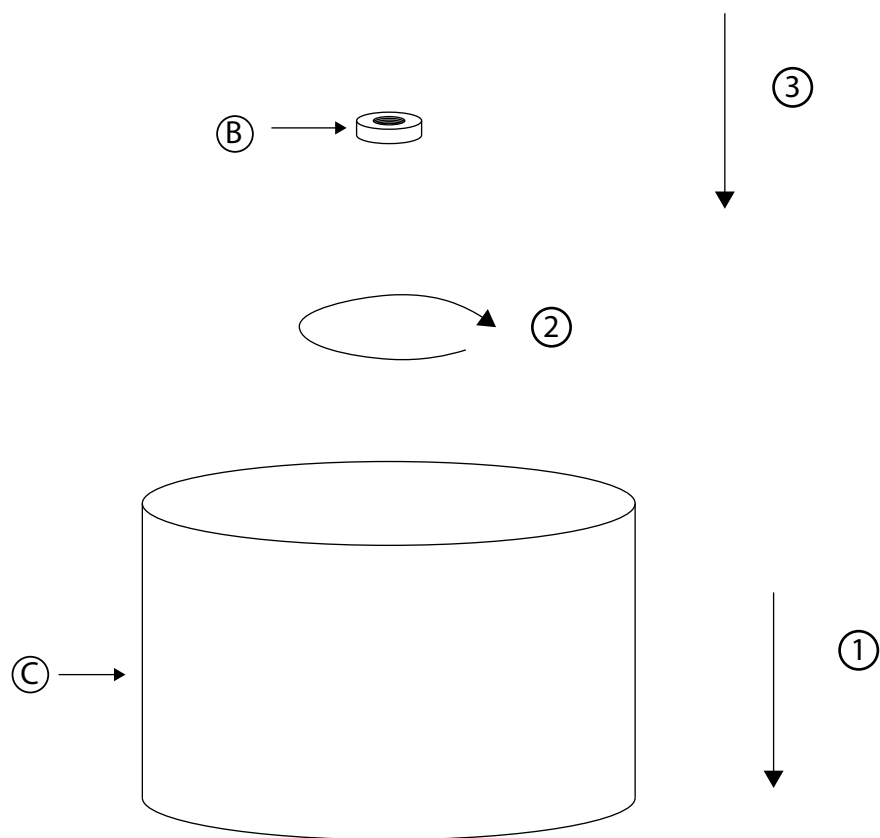

ONUT

NAC130

aromas

①

Sobre la base colocar la pantalla /
Place the shade on the base

②

Roscar la pantalla para así bloquearla /
Screw down the shade to lock it

③

Colocar la bombilla /
Install the bulb