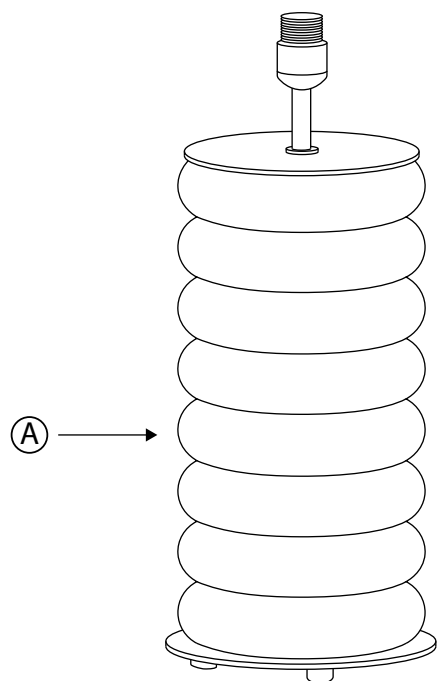

ONUT

NAC130

aromas

①

Sobre la base colocar la pantalla /
Place the shade on the base

②

Roscar la pantalla para así bloquearla /
Screw down the shade to lock it

③

Colocar la bombilla /
Install the bulb