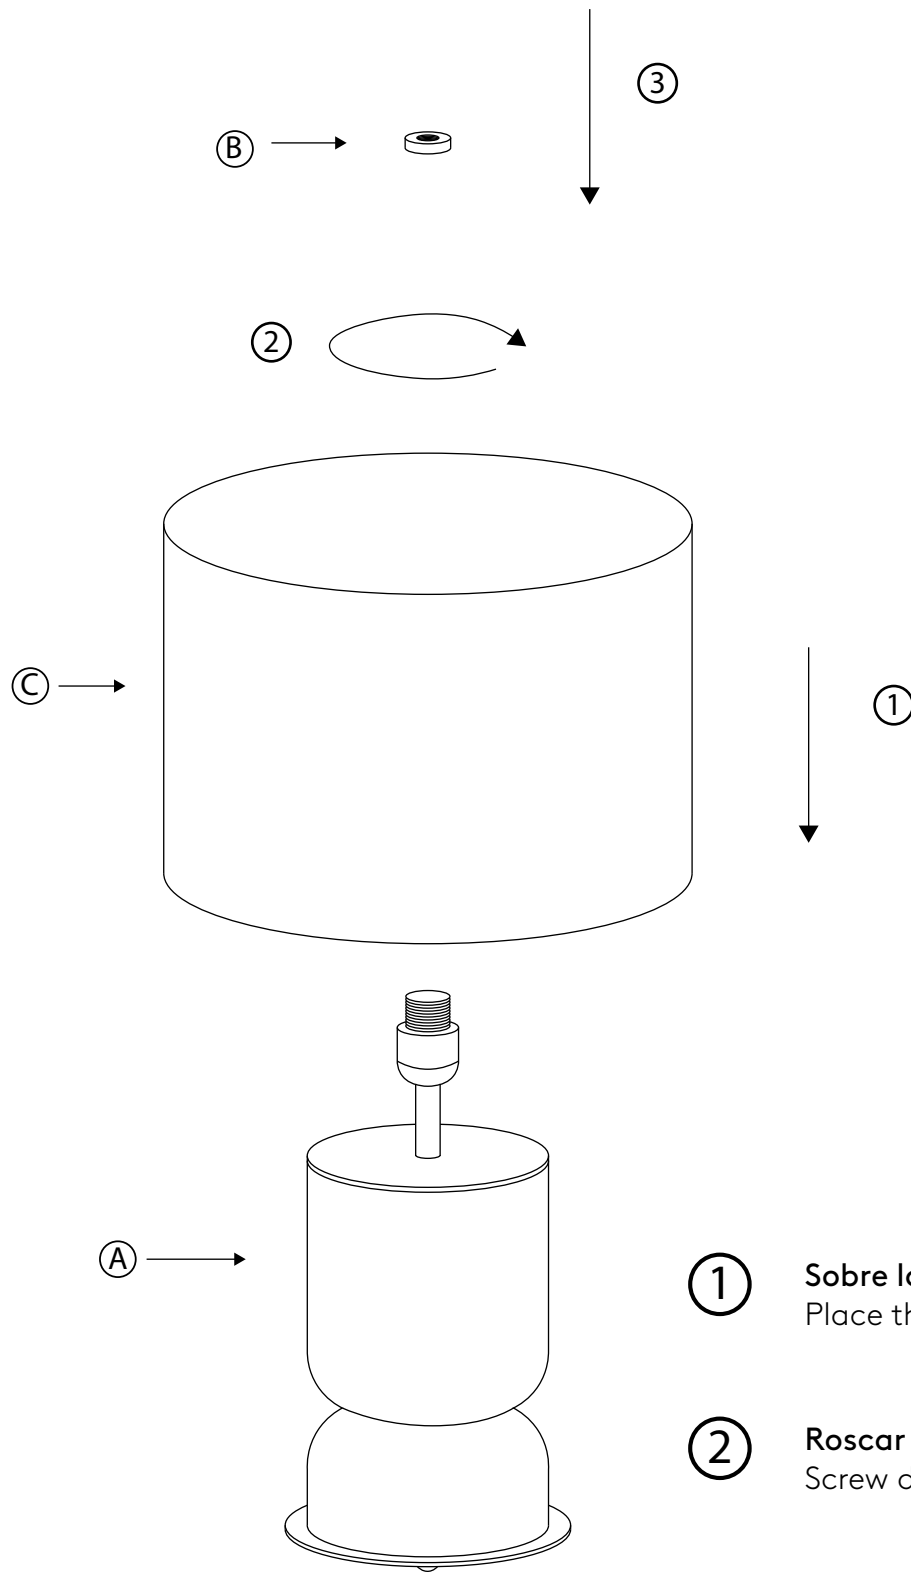

# GOT

NAC125

# aromas

Power: 230 V 50/60 Hz 60 W

Ⓒ X 1\*

Ⓑ X 1

Ⓐ X 1

**\*PANTALLA NO INCLUIDA**  
SHADE NOT INCLUDED

①

**Sobre la base colocar la pantalla/**  
Place the shade on the base

②

**Roscar la pantalla para así bloquearla/**  
Screw down the shade to lock it

③

**Colocar la bombilla /**  
Install the bulb