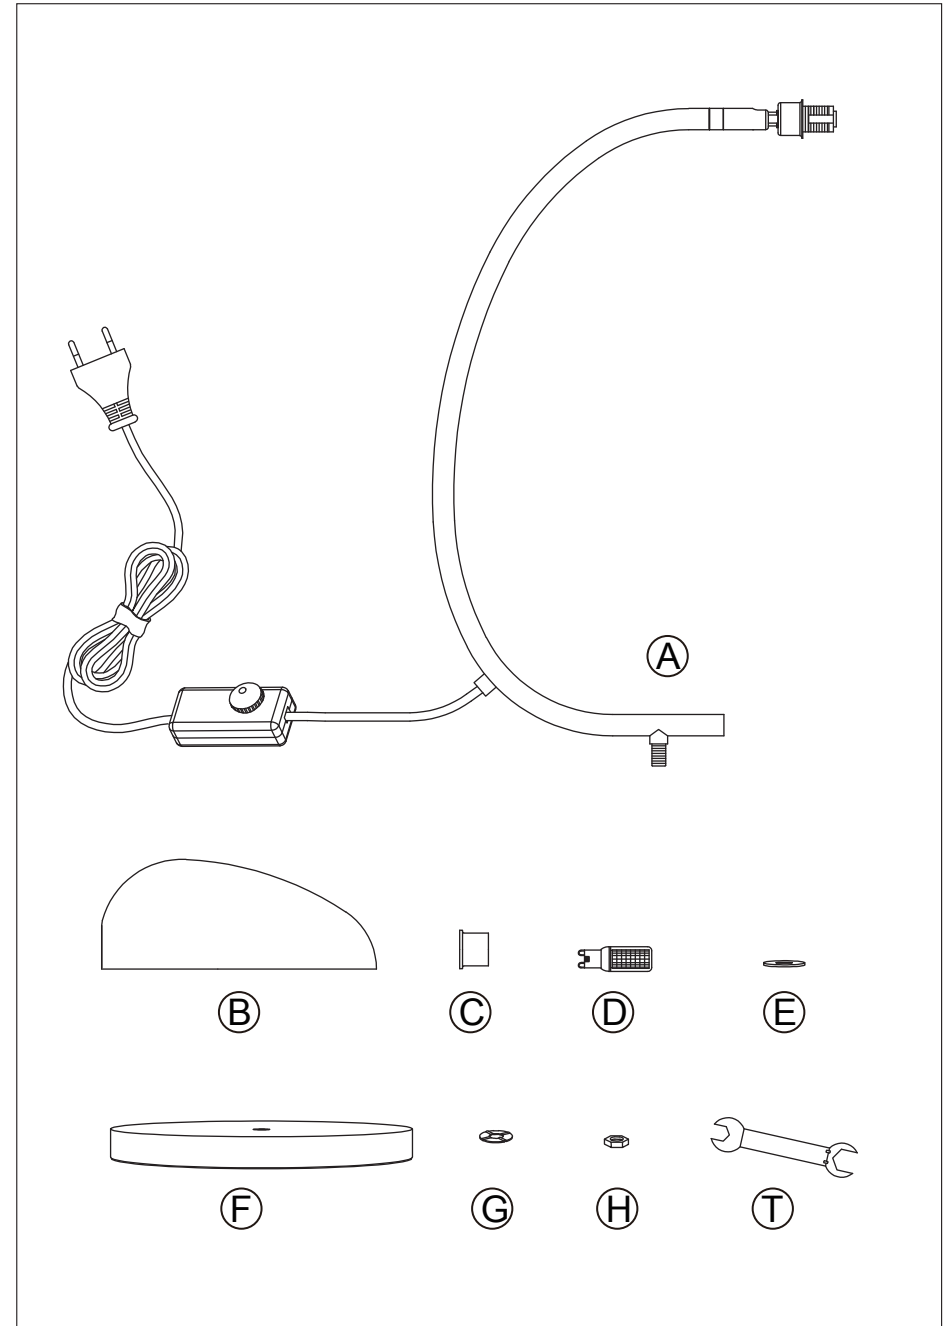

aromas ASSEMBLY INSTRUCTIONS

SI324

Caution: If the external flexible cable or cord of this luminaire is damaged, it should be replaced by a qualified person in order to avoid a hazard.

1

2