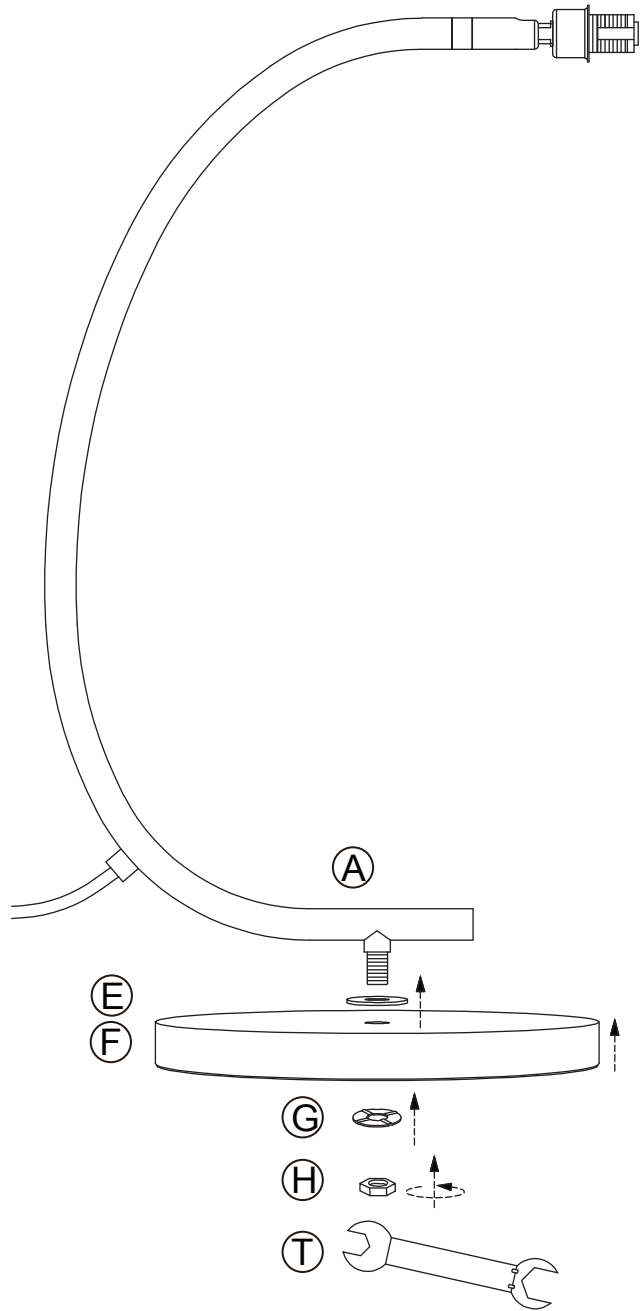

aromas ASSEMBLY INSTRUCTIONS

SI324

Caution: If the external flexible cable or cord of this luminaire is damaged, it should be replaced by a qualified person in order to avoid a hazard.

1

2