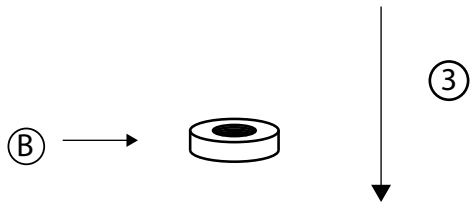

ANADA

NAC 138

aromas

①

Sobre la base colocar la pantalla /
Place the shade on the base

②

Roscar la pantalla para así bloquearla /
Screw down the shade to lock it

③

Colocar la bombilla /
Install the bulb