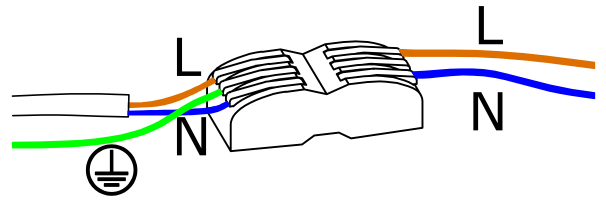

DENA

C1088

aromas

Power: 220-240 V 50/60 Hz 7 W LED 3000K

Check connections
and polarity

Medidas en mm
Measures in mm

(B) X 1

(C) X 2

(A) X 1

DENA

C1088

aromas

Check connections
and polarity

220-240V

Driver

12-24V