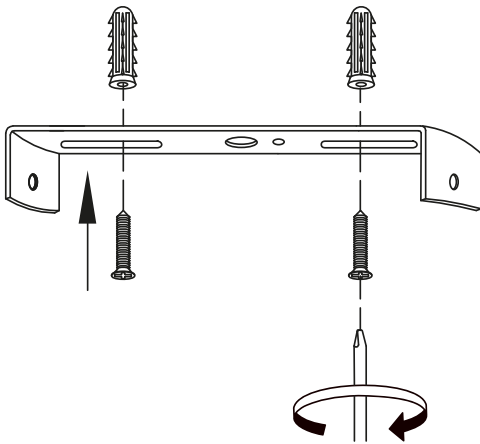

DENA

C1088

aromas

Check connections
and polarity

220-240V

Driver

12-24V

1

2

3

4