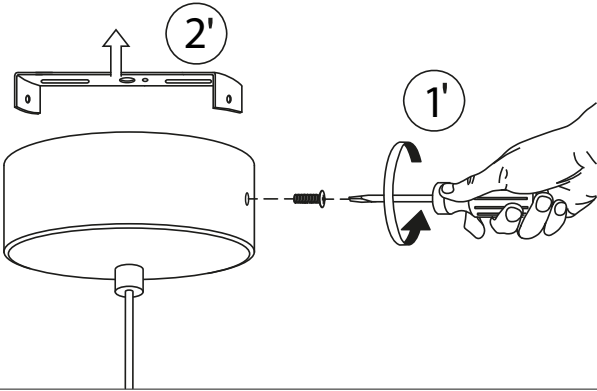

DENA

C1088

aromas

Check connections
and polarity

220-240V

Driver

12-24V

1

2

3

4