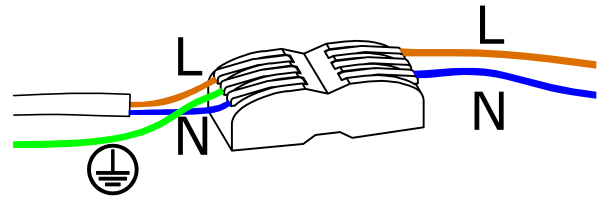

DENA

C1088

aromas

Power: 220-240 V 50/60 Hz 7 W LED 3000K

Check connections
and polarity

Medidas en mm
Measures in mm

(B) X 1

(C) X 2

(A) X 1

DENA

C1088

aromas

Check connections
and polarity

220-240V

Driver

12-24V