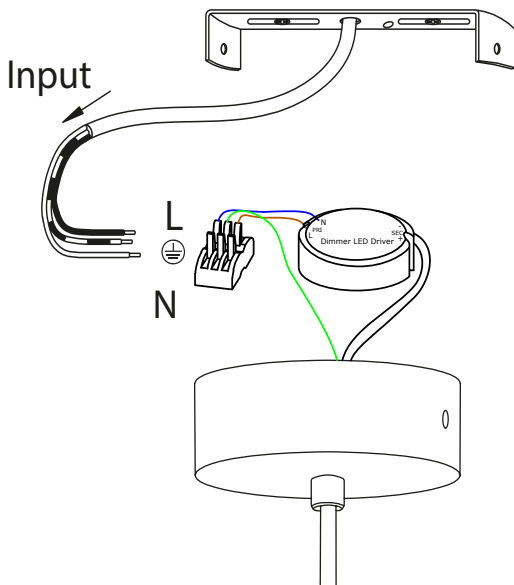

DENA

C1088

aromas

Check connections
and polarity

220-240V

Driver

12-24V

1

2

3

4