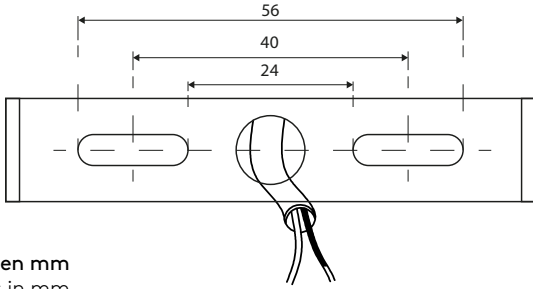

DENA

C1088

aromas

Power: 220-240 V 50/60 Hz 7 W LED 3000K

Check connections
and polarity

Medidas en mm
Measures in mm

(B) X 1

(C) X 2

(A) X 1

DENA

C1088

aromas

Check connections
and polarity

220-240V

Driver

12-24V