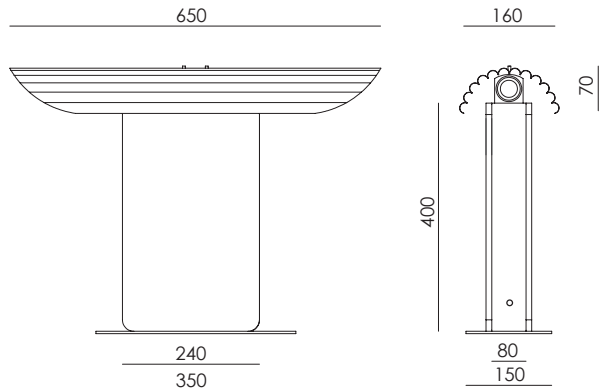

EN

MATERIALS	Metal / Glass / Marble
FINISHES	Combinations Metal Marble Matt Black Black Aged Gold White Glass Opal
SPECIFICATIONS (UE)	2 x Bulb G9 5W 810lm 2700K Dimmer on cable 220-240 V, 50/60 Hz
ENERGY LABEL	E

ES

MATERIALES	Metal / Cristal / Mármol
ACABADOS	Combinaciones Metal Mármol Negro Mate Negro Oro envejecido Blanco Cristal Opal
ESPECIFICACIONES (UE)	2 x Bombilla G9 5W 810lm 2700K Regulador en cable 220-240 V, 50/60 Hz
CLASIFICACIÓN ENERGÉTICA	E