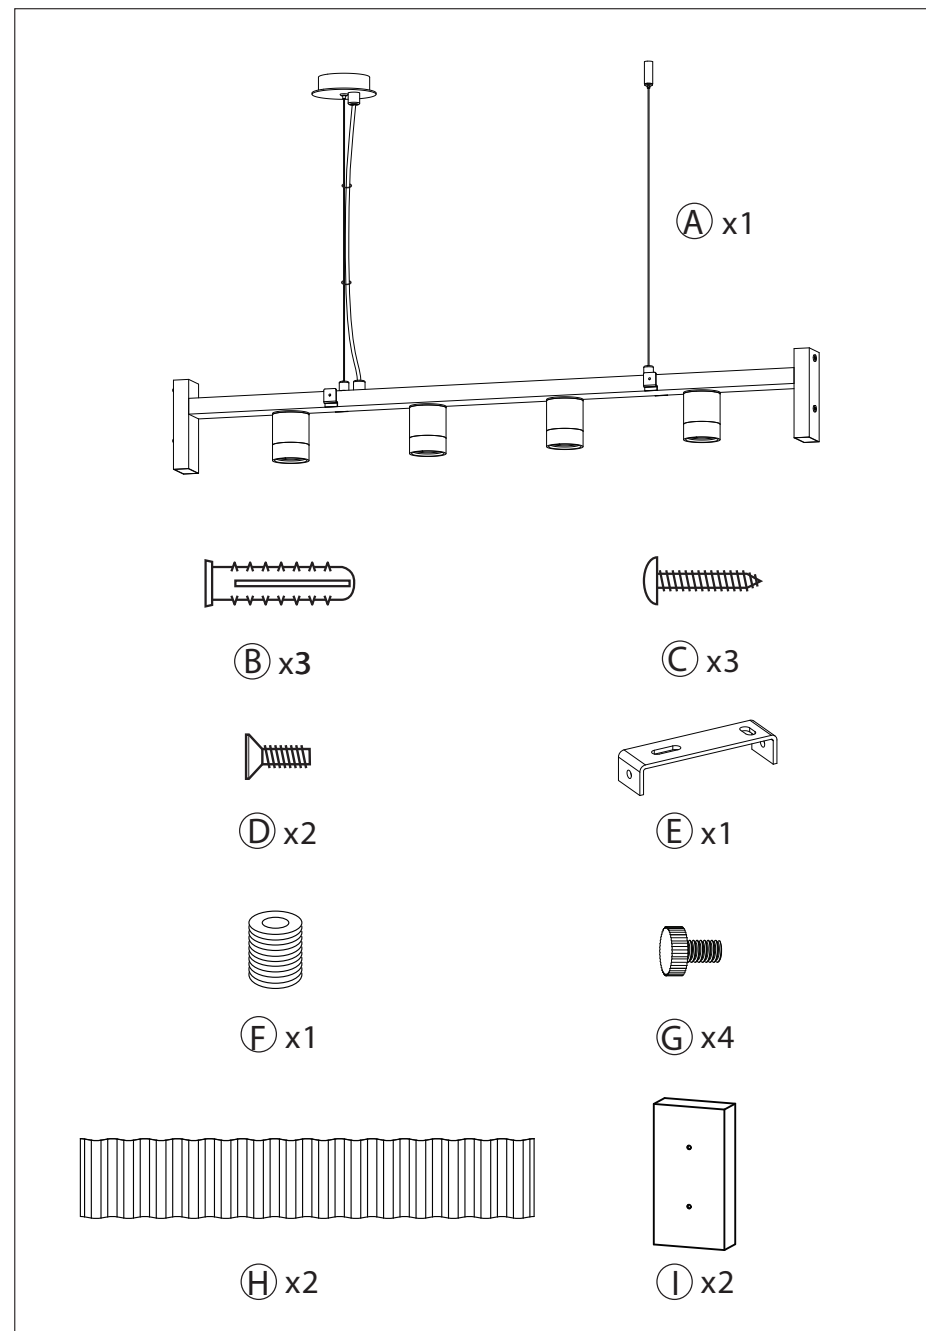

# aromas ASSEMBLY INSTRUCTIONS

C1330

**Caution:** If the external flexible cable or cord of this luminaire is damaged, it should be replaced by a qualified person in order to avoid a hazard.

1

2

3

4

5