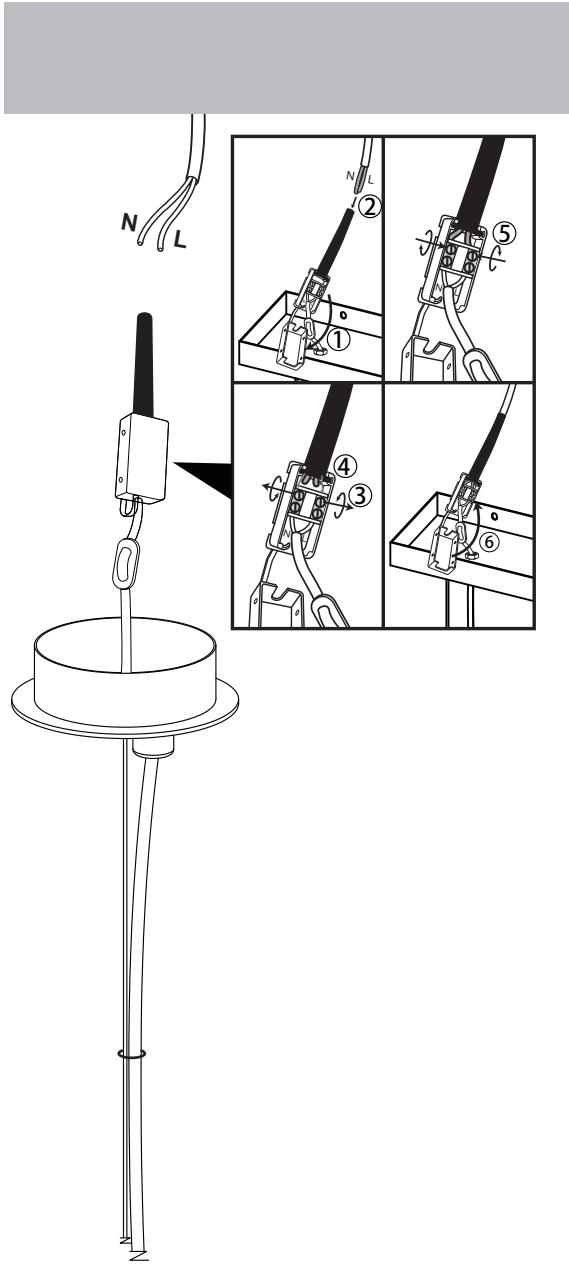

# aromas ASSEMBLY INSTRUCTIONS

C1330

**Caution:** If the external flexible cable or cord of this luminaire is damaged, it should be replaced by a qualified person in order to avoid a hazard.

1

2

3

4

5