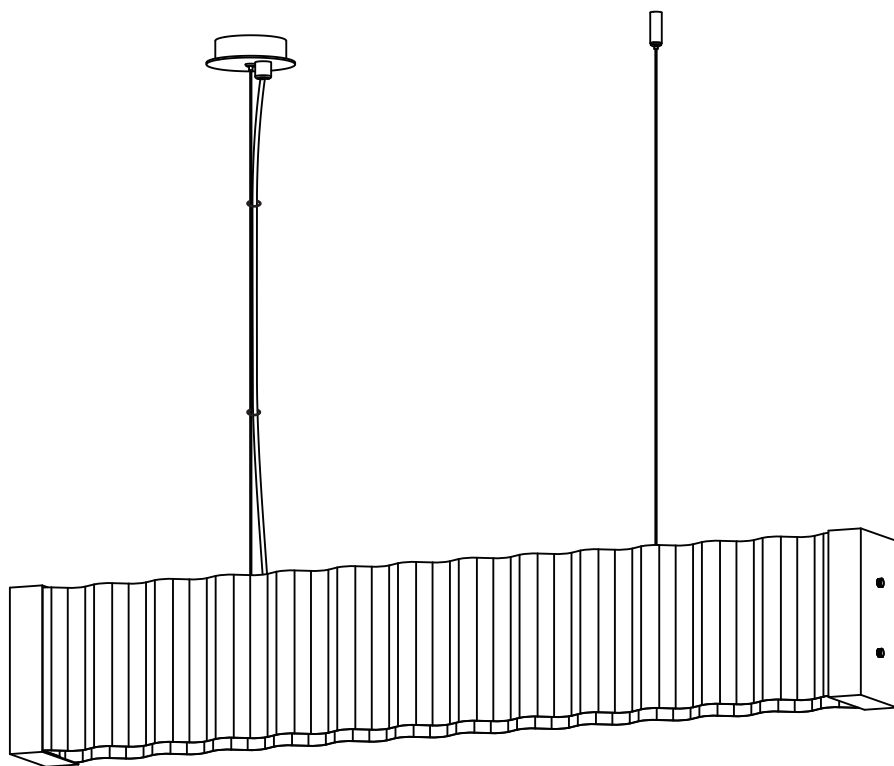

# aromas ASSEMBLY INSTRUCTIONS

C1330

**Caution:** If the external flexible cable or cord of this luminaire is damaged, it should be replaced by a qualified person in order to avoid a hazard.

1

2

3

4

5