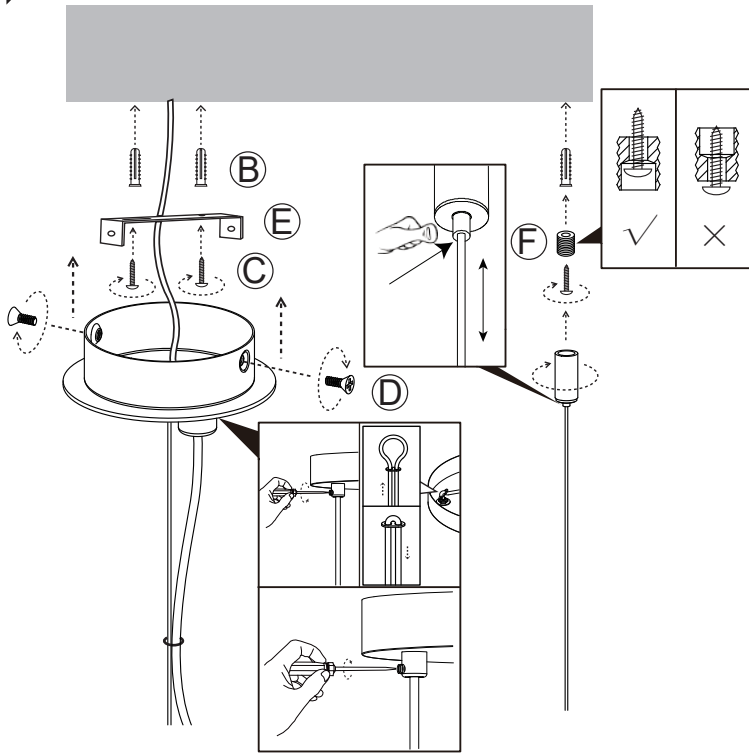

# aromas ASSEMBLY INSTRUCTIONS

C1330

**Caution:** If the external flexible cable or cord of this luminaire is damaged, it should be replaced by a qualified person in order to avoid a hazard.

1

2

3

4

5