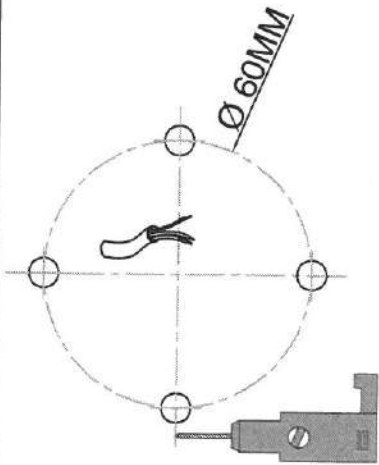

Betty  
 REF.:A1338/NEG  
 REF.:A1338/ORO

1X

1X

1X

4X

4X

A

OFF

B

Ø 60MM

C

D

ON

La manera correcta de conectar los cables.  
 The correct way to connect the cables

Triac Dimmer  
 0-100% Dimming

LF-BAT012-0300-40