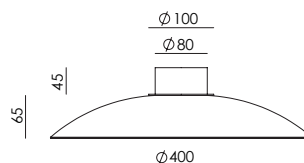

EN

<b>MATERIALS</b>	Metal / Glass	
<b>FINISHES</b>	<b>Metal</b> Matt black Aged gold	<b>Glass</b> Clear (standard)*
<b>SPECIFICATIONS (UE)</b>	LED plate 10W 2700K 1000lm TRIAC dimmable 220-240V -50/60 Hz	
<b>ENERGY LABEL</b>	F	