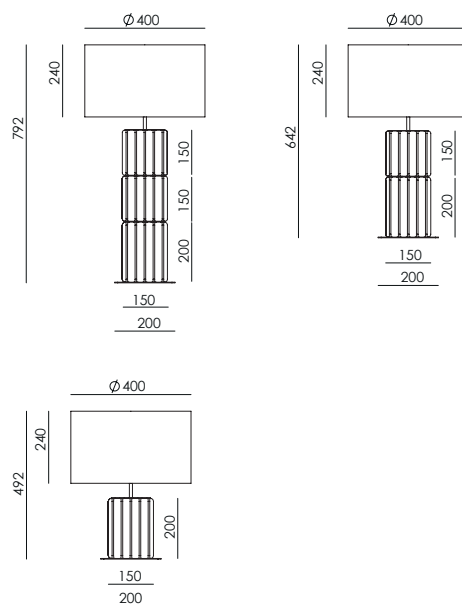

ICONS

* Shade 801011/41 not included /
pantalla 801011/41 no incluida