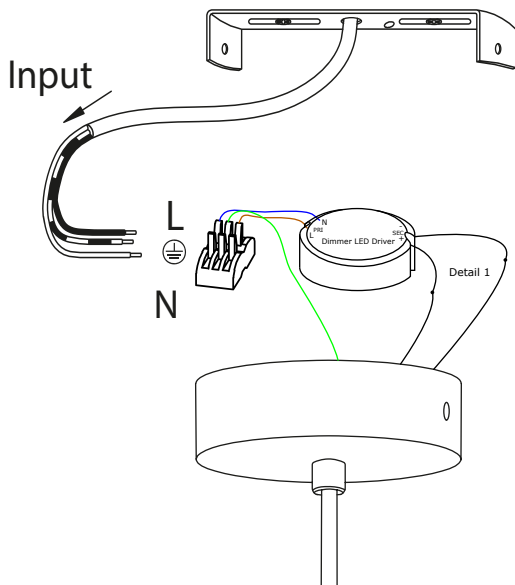

TICO

C1095/LED

aromas

Check connections
and polarity

1

2

3

4

Detail 1