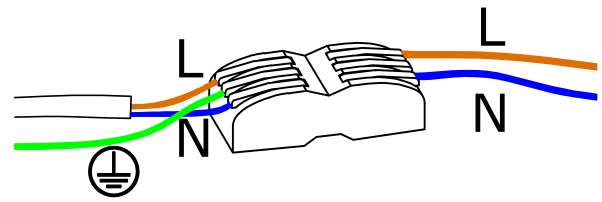

TICO

C1095/LED

aromas

Power: 12 V 50/60 Hz 9 W LED diffuser

Check connections
and polarity

Medidas en mm
Measures in mm

Ⓜ X 1

Ⓛ X 1

Ⓧ X 1

Ⓨ X 1

Ⓩ X 1

TICO

C1095/LED

aromas

Check connections
and polarity

1