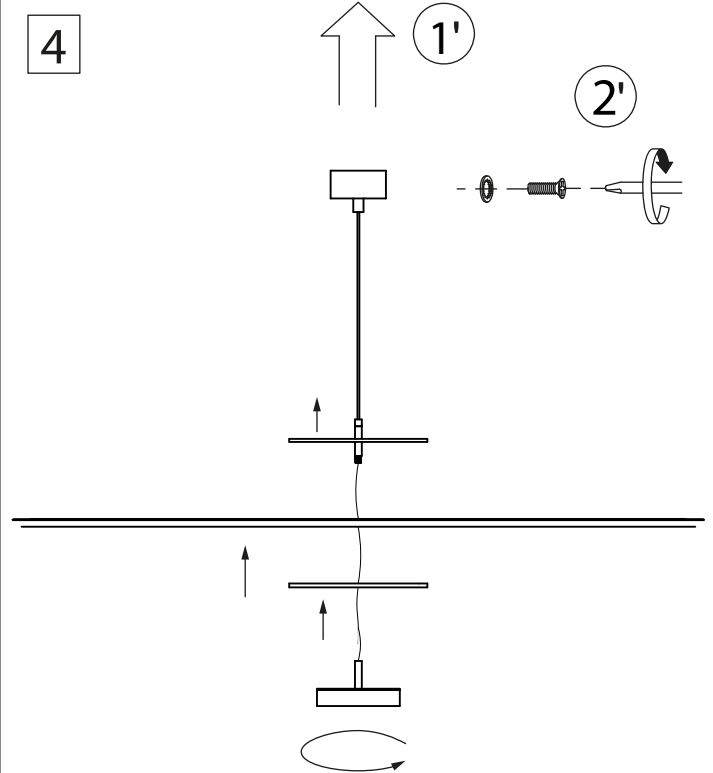

TICO

C1095/LED

aromas

Power: 12 V 50/60 Hz 9 W LED diffuser

Check connections
and polarity

Medidas en mm
Measures in mm

Ⓜ X 1

Ⓛ X 1

Ⓧ X 1

Ⓨ X 1

Ⓩ X 1

TICO

C1095/LED

aromas

Check connections
and polarity

1

2

3

4

Detail 1