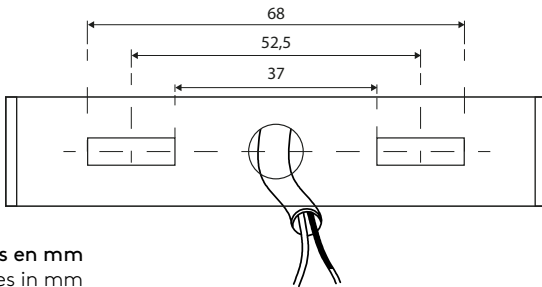

TICO

C1095/LED

aromas

Power: 12 V 50/60 Hz 9 W LED diffuser

Check connections
and polarity

Medidas en mm
Measures in mm

Ⓜ X 1

Ⓛ X 1