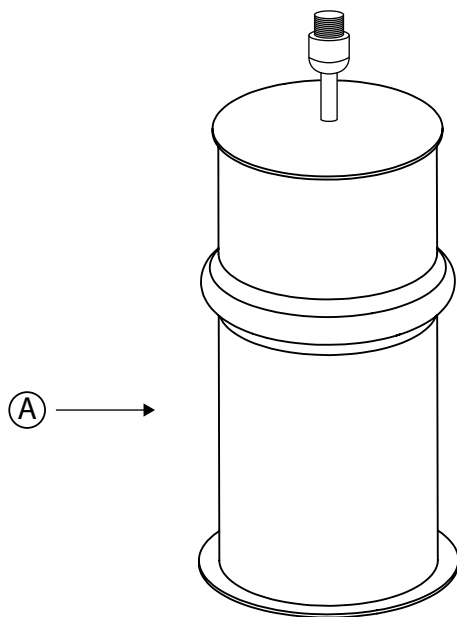

BAMBU

NAC146

aromas

①

Sobre la base colocar la pantalla /
Place the shade on the base

②

Roscar la pantalla para así bloquearla /
Screw down the shade to lock it

③

Colocar la bombilla /
Install the bulb