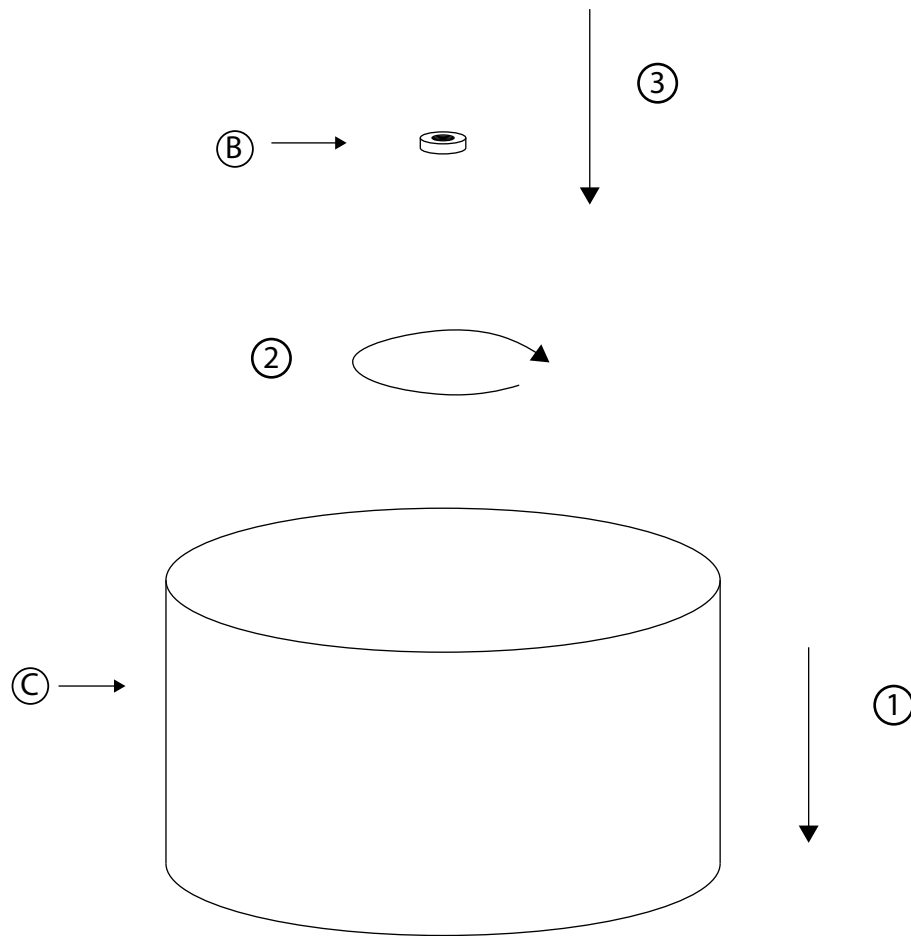

BAMBU

NAC146

aromas

①

Sobre la base colocar la pantalla /
Place the shade on the base

②

Roscar la pantalla para así bloquearla /
Screw down the shade to lock it

③

Colocar la bombilla /
Install the bulb