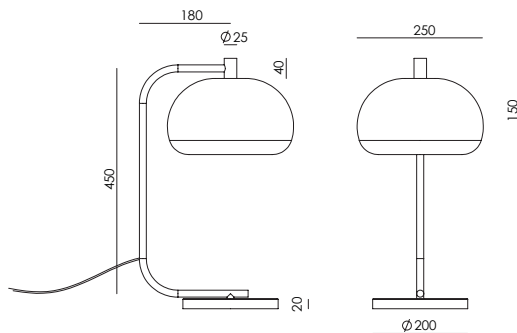

ICONS

*Other smoked finish (Greenish brown / Amber / Clear / Grey) /
Otros acabados ahumados (Marrón verdoso / Ambar /
Transparente / Gris)